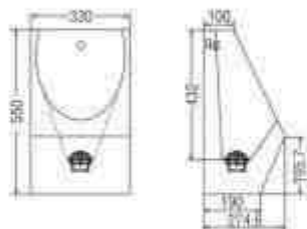

450 x 330 x 220 mm
17 3/4 x 13 x 8 1/2 inch

Satin
11895/-

Cory

Design Regd.

455 x 340 x 300 mm
18 x 13 1/2 x 12 inch

Satin
15700/-

Clair

Design Regd.