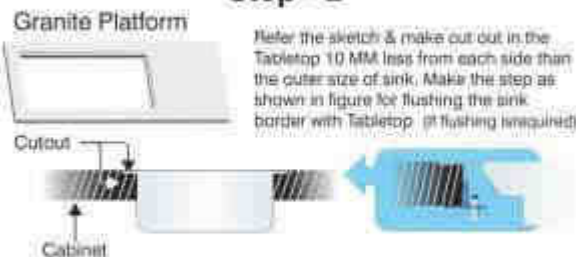

Inset Sink Fitting Instructions

Step - 1

Place the sink in upside down position. Then attach clips into rectangular slots of the rim along the border, as shown in the sketch.

Step - 2

Step - 3

Step - 4

Turn the bracket of the clip 90 degrees so that the teeth of clips are under the tabletop. First tighten the center clips of each roll and then move to the outside clips. All clips must be tightened evenly. Do not over tighten the clips as damage can result.