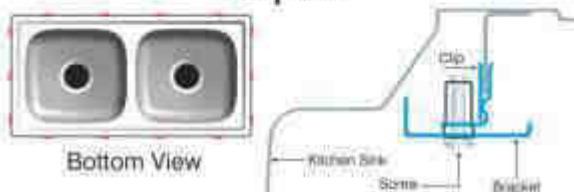

Products approved by Bureau of Indian Standards.

Inset

Inset Models

Models Size (In Inches)	M.R.P. (₹)		
	Glossy	Satin	Anti-Scratch
Elegance Unique Small (36 x 20)	10010/-	10285/-	14820/-
Fabulous Big (48 x 20)	16150/-	16425/-	23285/-
Fabulous Small (41 x 20)	12335/-	12610/-	17755/-
Fantasy Big (34 x 20)	11480/-	11755/-	16525/-
Fantasy Small (30 x 20)	9705/-	9980/-	13950/-
Super Slider Big (33½ x 20)	14965/-	15240/-	21570/-
Galaxy (41 x 20)	14360/-	14640/-	21845/-
Graceful Glory Big (45 x 20 x 8)	12560/-	12875/-	NA
Trion Plain (20 x 20)	7550/-	7825/-	NA
Trion Elegance (36 x 20)	12055/-	12335/-	NA
Graceful Elegance Mini (46 x 20)	12235/-	12515/-	18050/-
Fabulous Unique (45 x 20)	21685/-	21975/-	32380/-
Elegance Large (45 x 20)	9120/-	9395/-	13495/-
Elegance Big (41 x 20)	7375/-	7650/-	10680/-
Elegance Small (36 x 18)	6140/-	6425/-	9035/-
Inset Super (24 x 20)	5545/-	5685/-	8130/-
Inset Large (24 x 18)	5470/-	5605/-	8045/-
Inset Big (21 x 18)	4655/-	4790/-	6815/-

Inset Sink Fitting Instructions

Step - 1

Place the sink in upside down position. Then attach clips into rectangular slots of the rim along the border, as shown in the sketch.

Step - 2

Step - 3

Step - 4

Turn the bracket of the clip 90 degrees so that the teeth of clips are under the tabletop. First tighten the center clips of each roll and then move to the outside clips. All clips must be tightened evenly. Do not over tighten the clips as damage can result.