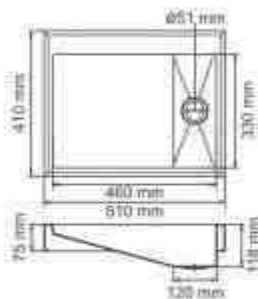

510 x 410 mm
20 x 16 inch

460 x 330 x 118 mm
18 x 13 x 4 3/4 inch

Satin
20740/-