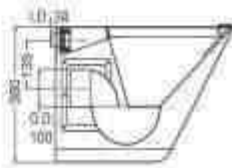

Available in Dual Finish : Inner Glossy & Outer Satin Finish.

380 x 355 x 550 mm
15 x 14 x 21 3/4 inch

28485/-

Note :

- AISI 304 Quality.
- Capri is manufactured from 1 mm Thick Sheet.
- Cory, Clair, Bluma are manufactured from 1.2 mm Thick Sheet.