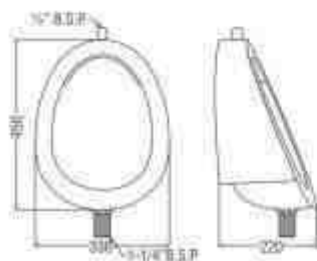

Single lever mixer with extractable shower and diverter.

Height	Width	Diameter	M.R.P. (₹)
120 mm	220 mm	Ø54 mm	12815/-

Ivory

Single lever mixer with turning spout

Height	Width	Diameter	M.R.P. (₹)
180 mm	220 mm	Ø50 mm	7375/-

Introducing first time in India

Bathroom
RANGE

Bathroom Range

Model Name

Overall size

M.R.P. (₹)

Capri

Design Regd.