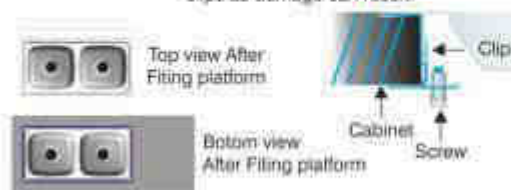

Inset Sink Fitting Instructions

Step - 1

Place the sink in upside down position. Then attach clips into rectangular slots of the rim along the border, as shown in the sketch.

Step - 2

Step - 3

Step - 4

Turn the bracket of the clip 90 degrees so that the teeth of clips are under the tabletop. First tighten the center clips of each roll and then move to the outside clips. All clips must be tightened evenly. Do not over tighten the clips as damage can result.