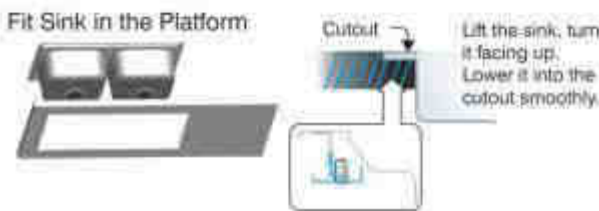

Inset Sink Fitting Instructions

Step - 1

Place the sink in upside down position. Then attach clips into rectangular slots of the rim along the border, as shown in the sketch.

Step - 2

Step - 3

Step - 4

Turn the bracket of the clip 90 degrees so that the teeth of clips are under the tabletop. First tighten the center clips of each roll and then move to the outside clips. All clips must be tightened evenly. Do not over tighten the clips as damage can result.