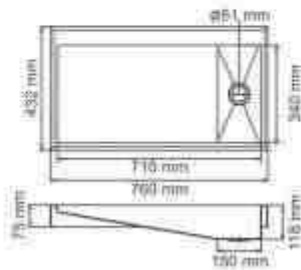

Wash
Basin
RANGE

Pearl Range

Model Name	Overall size	Bowl size	Depth	M.R.P. (₹)	
				Glossy	Satin
Wonder Wash 	565 mm x 476 mm 22 1/4 inch x 18 3/4 inch	490 mm x 343 mm 19 1/4 inch x 13 3/4 inch	160 mm 6 1/4 inch	4920/-	5065/-
Globus 	Ø450 mm Ø17 3/4 inch	Ø380 mm Ø15 inch	125 mm 5 inch	2260/-	2400/-
Globus Delux 	Big Ø510 mm Ø20 inch	Ø410 mm Ø16 inch	150 mm 6 inch	3145/-	3290/-
	Small Ø420 mm Ø16 1/2 inch	Ø330 mm Ø13 inch	150 mm 6 inch	2900/-	3040/-
Globus Deep 	Big Ø450 mm Ø17 3/4 inch	Ø380 mm Ø15 inch	160 mm 6 1/4 inch	2950/-	3095/-
	Small Ø380 mm Ø15 inch	Ø330 mm Ø13 inch	150 mm 6 inch	2755/-	2895/-

Dora

Design Regd.
1.2 mm Thickness

450 x 450 mm
17 3/4 x 17 3/4 inch

395 x 325 x 123 mm
15 1/2 x 12 3/4 x 4 3/4 inch

Glossy
27195/-

Domita Big

Design Regd.
1.2 mm Thickness

760 x 432 mm
30 x 17 inch