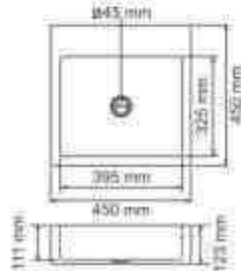

450 x 450 mm
17 3/4 x 17 3/4 inch

395 x 325 x 123 mm
15 1/2 x 12 3/4 x 4 3/4 inch

Glossy
27195/-