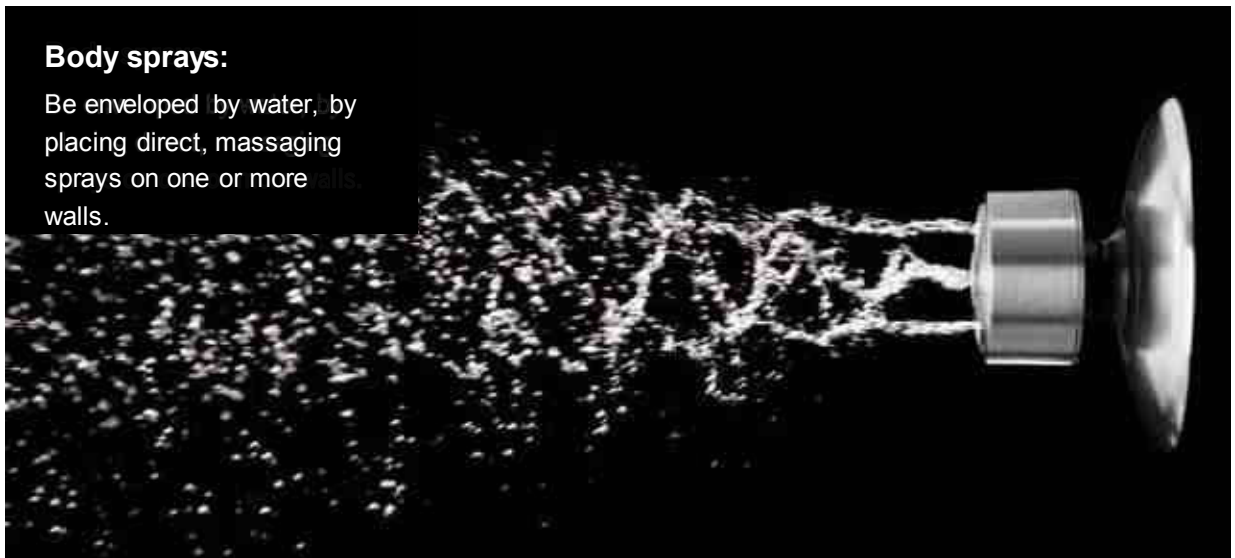

CONSIDERING COMPONENTS

Different kinds of components offer different experiences—and different combinations.

Showerheads:

Experience sensations from falling rain to invigorating, full-body coverage.

Handshowers:

Directing water where you need it can make everyday tasks easier, whether you're bathing your kids, shaving your legs, or washing your dog.

Body sprays:

Be enveloped by water, by placing direct, massaging sprays on one or more walls.