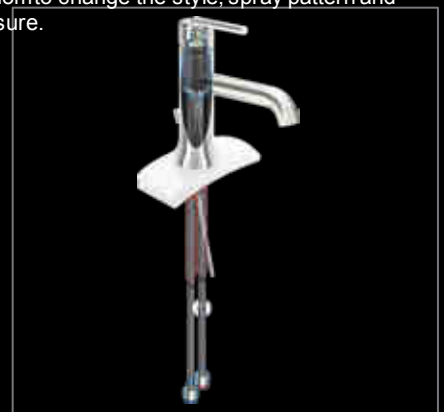

DIAMOND® Seal Technology (Details on Page 13)