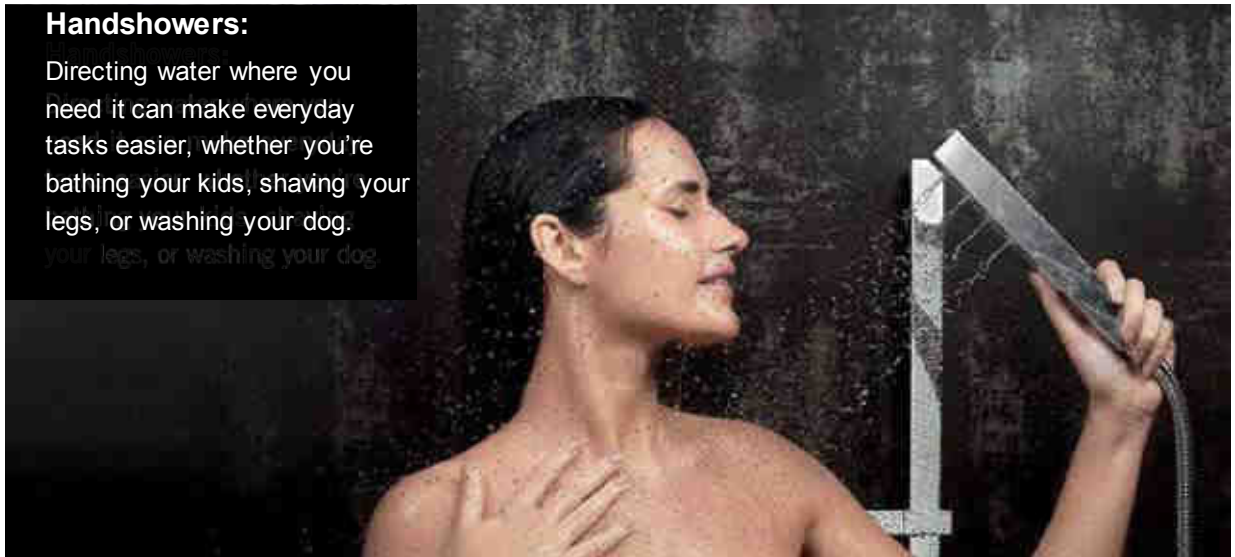

CONSIDERING COMPONENTS

Different kinds of components offer different experiences—and different combinations.

Showerheads:

Experience sensations from falling rain to invigorating, full-body coverage.

Handshowers:

Directing water where you need it can make everyday tasks easier, whether you're bathing your kids, shaving your legs, or washing your dog.

Body sprays:

Be enveloped by water, by placing direct, massaging sprays on one or more walls.