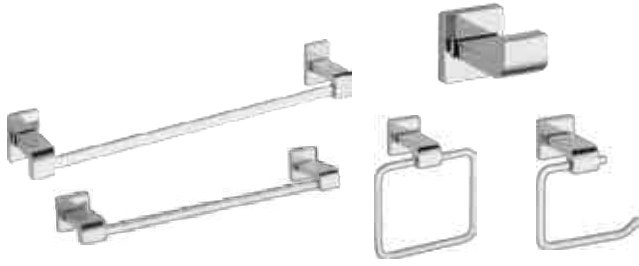

3

Leak Free Connection
Double O-ring seal on outlet pipe

4

Strong Installation
Sturdier wall-mount brackets

5

Forged Brass Inlet Valve
Durable, burst-resistant

6

Heavy Duty Outlet Pipe
More durable HDPE outlet pipe

7

Greater Height Adjustability
Adjustable up to 210 mm

8

Snap-Fit Mechanism
Easy cover plate removal / attachment

DECORATIVE ACCESSORIES FOR THE BATH

Extend your design aesthetic to every corner of the bathroom with our decorative accessories.

DECORATIVE ACCESSORIES FOR THE BATH

Arzo®
 77518 18" Towel Bar
 77524 24" Towel Bar
 77535 Robe Hook Towel
 77546 Ring
 77550 Toilet Paper
 Holder

Brevard®
 IAO20830 24" Double Towel
 Shelf Glass Shelf
 IAO20840
 IAO20850 Toilet Paper Holder