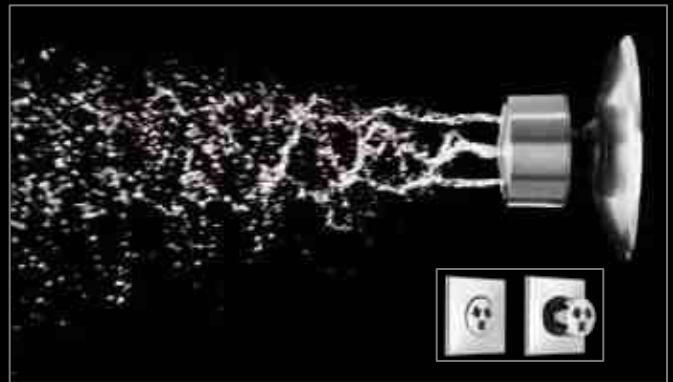

HydraChoice™ Body Sprays

Delta HydraChoice Body Sprays are built to make your customized dream shower a reality for the whole family. With 50° of adjustability in any direction, the pop-out body sprays can be angled to suit everyone, from the tallest in the household to the shortest. Featuring H2Okinetic™ technology and designed with an easy-to-remove spray head, HydraChoice body sprays give you the freedom to change the style, spray pattern and pressure.