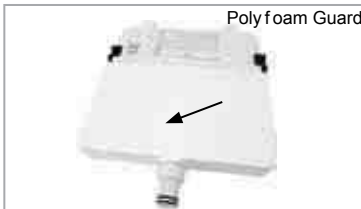

Polyfoam Guard
Noise insulation + condensation guard

3