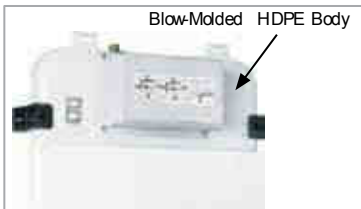

CONCEALED CISTERN FEATURES

1

Superior Construction
Blow-molded HDPE body

2