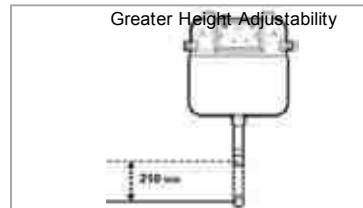

7

Greater Height Adjustability
Adjustable up to 210 mm

8

Snap-Fit Mechanism
Easy cover plate removal / attachment

DECORATIVE ACCESSORIES FOR THE BATH

Extend your design aesthetic to every corner of the bathroom with our decorative accessories.