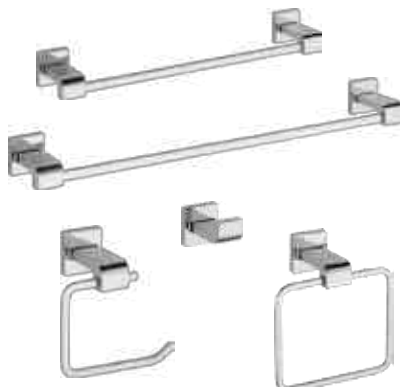

Tub Spout without Diverter with Flange RP48333-CON

Tub Spout with Diverter with Flange (Diverts to Handshower) ITS62260

6 Setting Diverter Trim with Cartridge T11967  
(Requires R11000)

Angle Valve with Flange 22900H-ARA

77518 18" Towel Bar  
77524 24" Towel Bar  
77535 Robe Hook Towel Ring  
77546 Tissue Paper Holder  
77550