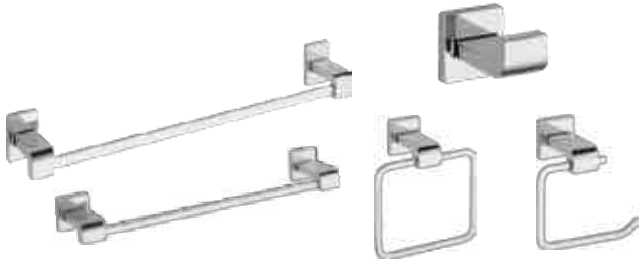

# FITTINGS & ALLIED PRODUCTS

---

One-Way Bib Tap BT001

Two-Way Bib Tap BT002

Bidet Spray with Hose & Bracket 22900-I

Quarter-Turn Angle Valve with Flange IAO36005

Quarter-Turn Angle Valve with Flange IAO36004

# DECORATIVE ACCESSORIES FOR THE BATH

Extend your design aesthetic to every corner of the bathroom with our decorative accessories.

## DECORATIVE ACCESSORIES FOR THE BATH

---

Arzo®  
 77518 18" Towel Bar  
 77524 24" Towel Bar  
 77535 Robe Hook Towel  
 77546 Ring  
 77550 Toilet Paper  
 Holder

Lilah™  
 IAO20130 24" Double Towel  
 IAO20128 Shelf 24" Double  
 IAO20124 Towel Bar 24" Towel  
 IAO20118 Bar  
 IAO20146 18" Towel Bar Towel  
 IAO20136 Ring Robe Hook Glass  
 IAO20140 Shelf  
 IAO20150 Toilet Paper Holder