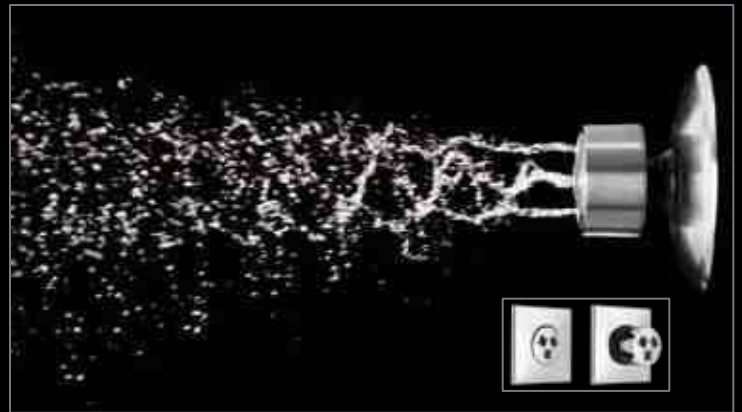

HydraChoice™ Body Spray

Our recessed HydraChoice Body Sprays don't pop out until you pop in the shower. They're part of our HydraChoice Body Spray System, which lets you adjust the angle of the spray by 50° in any direction. That adjustability lets you customize your shower experience for maximum comfort (and really comes in handy when one member of the family is 5'6", and another is, say, 6'2").