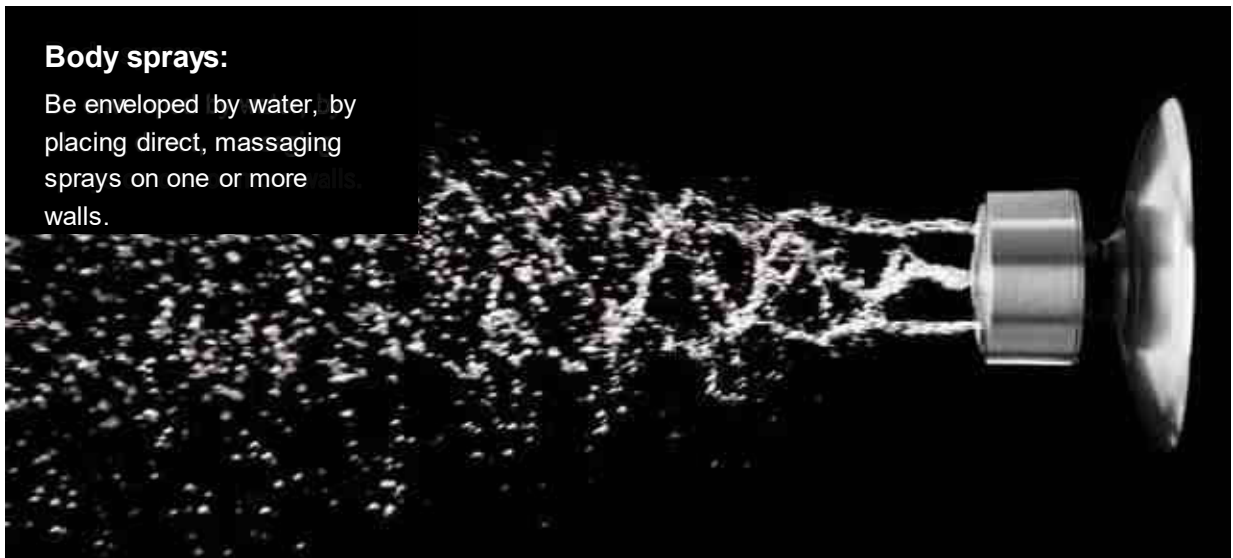

Body sprays:

Be enveloped by water, by placing direct, massaging sprays on one or more walls.

Note: The more outlets (showerheads, In2ition® Showers, body sprays or handshowers) you have in your shower, the greater the amount of water pulled through your valve. If you have too many, the spray may be softer, and have less pressure.