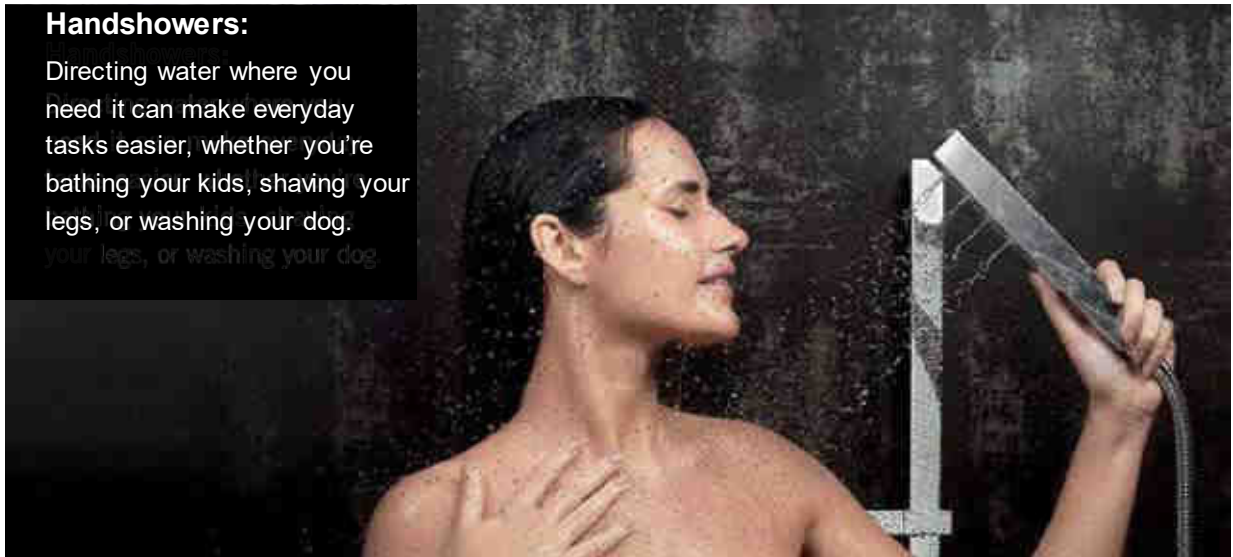

## Showerheads:

Experience sensations from falling rain to invigorating, full-body coverage.

## Handshowers:

Directing water where you need it can make everyday tasks easier, whether you're bathing your kids, shaving your legs, or washing your dog.