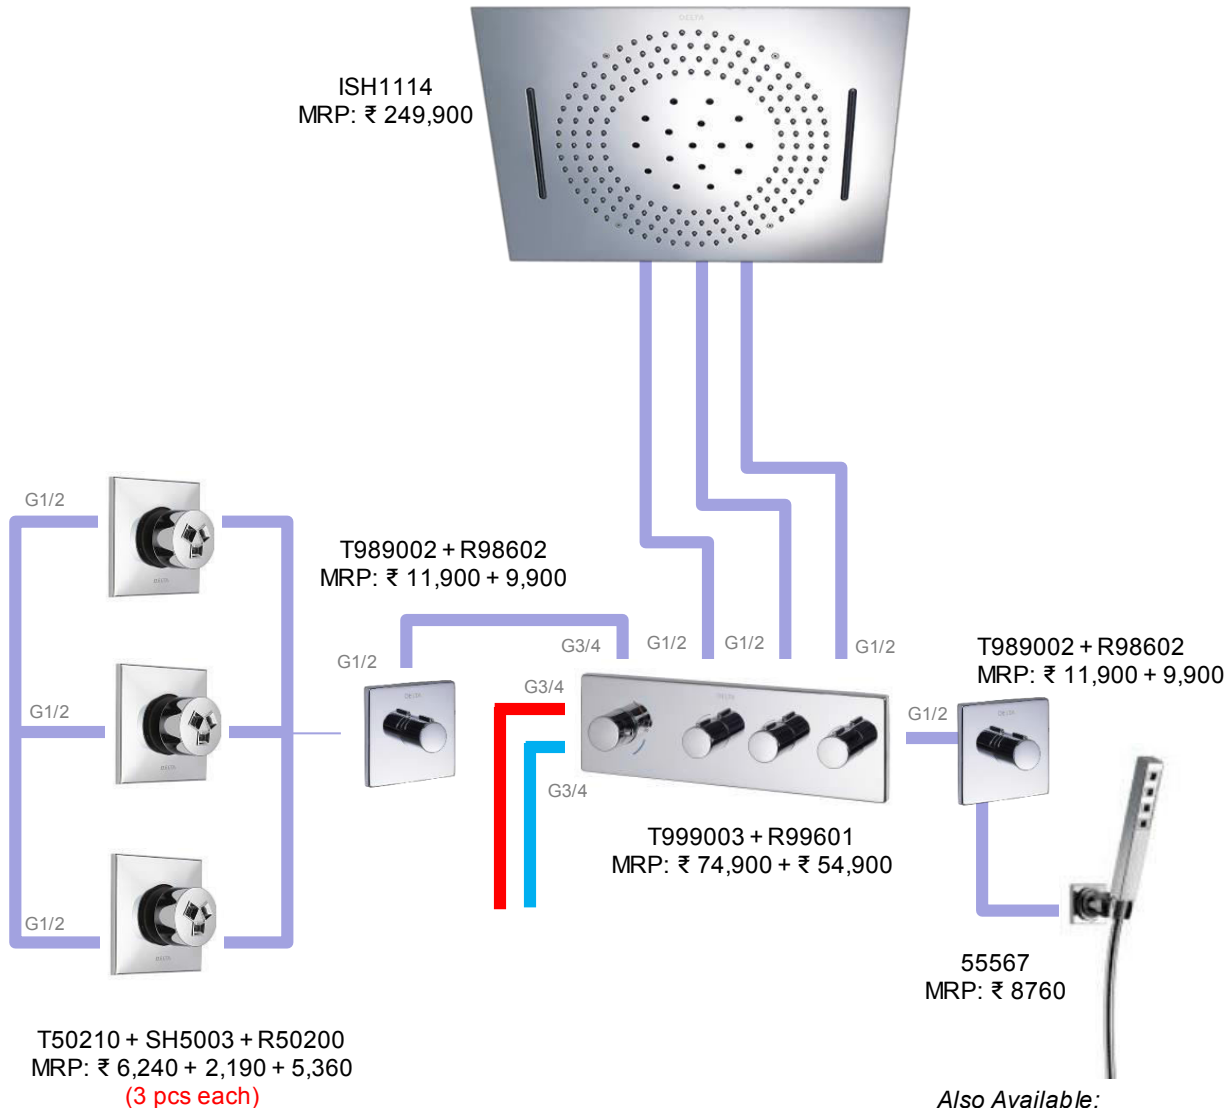

55567
MRP: ₹ 8760

MagnaFlow with Ara PC

* O2S products are available on order
* Prices w.e.f. 1st Apr'19
* Prices are subject to change without notice

Total MRP: ₹ 5,07,670