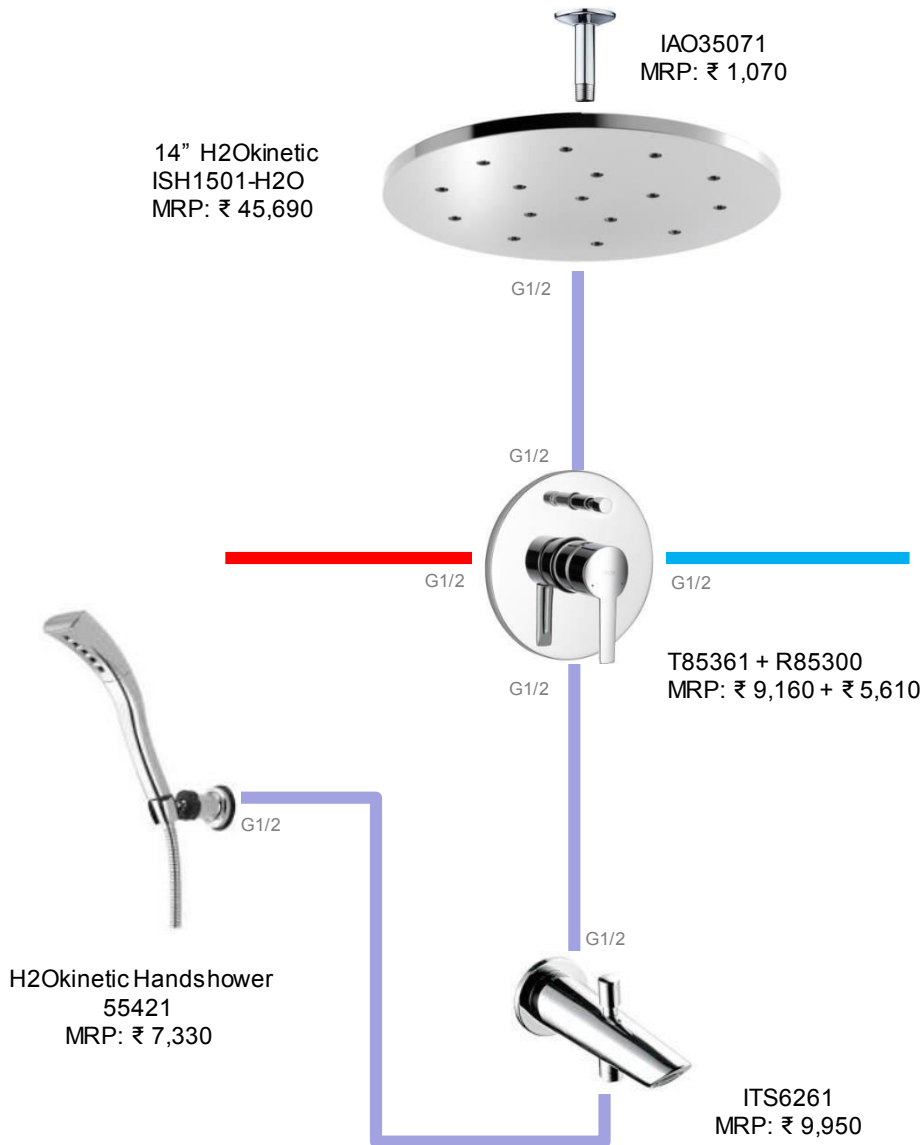

22900-I
MRP: ₹ 1,930

Also Available:

- Tall Lav (767LF-IN), MRP: ₹ 40,710
- Lav with Channel Spout (568LF-MPU-IN), MRP: ₹ 32,140
- Tall Lav with Channel Spout (768LF-IN), MRP: ₹ 41,790

Andian Tub & Shower

* Prices w.e.f. 1st Apr'19
* Prices are subject to change without notice

Total MRP: ₹ 1,15,970

Also Available:

- Tall Lav (33825-PDV), MRP: ₹ 26,190
- 1H WM Lav (T31338-WL+R85400), MRP: ₹ 23,490

Compel Tub & Shower

* Prices w.e.f. 1st Apr'19
* Prices are subject to change without notice

Total MRP: ₹ 105,070

561-MPU-DST-IN
MRP: ₹ 22,020

IAO36004
MRP: ₹ 770
(3 pcs)

22900-I
MRP: ₹ 1,930

Also Available: Tall Lav (761-DST-IN), MRP: ₹ 25,470