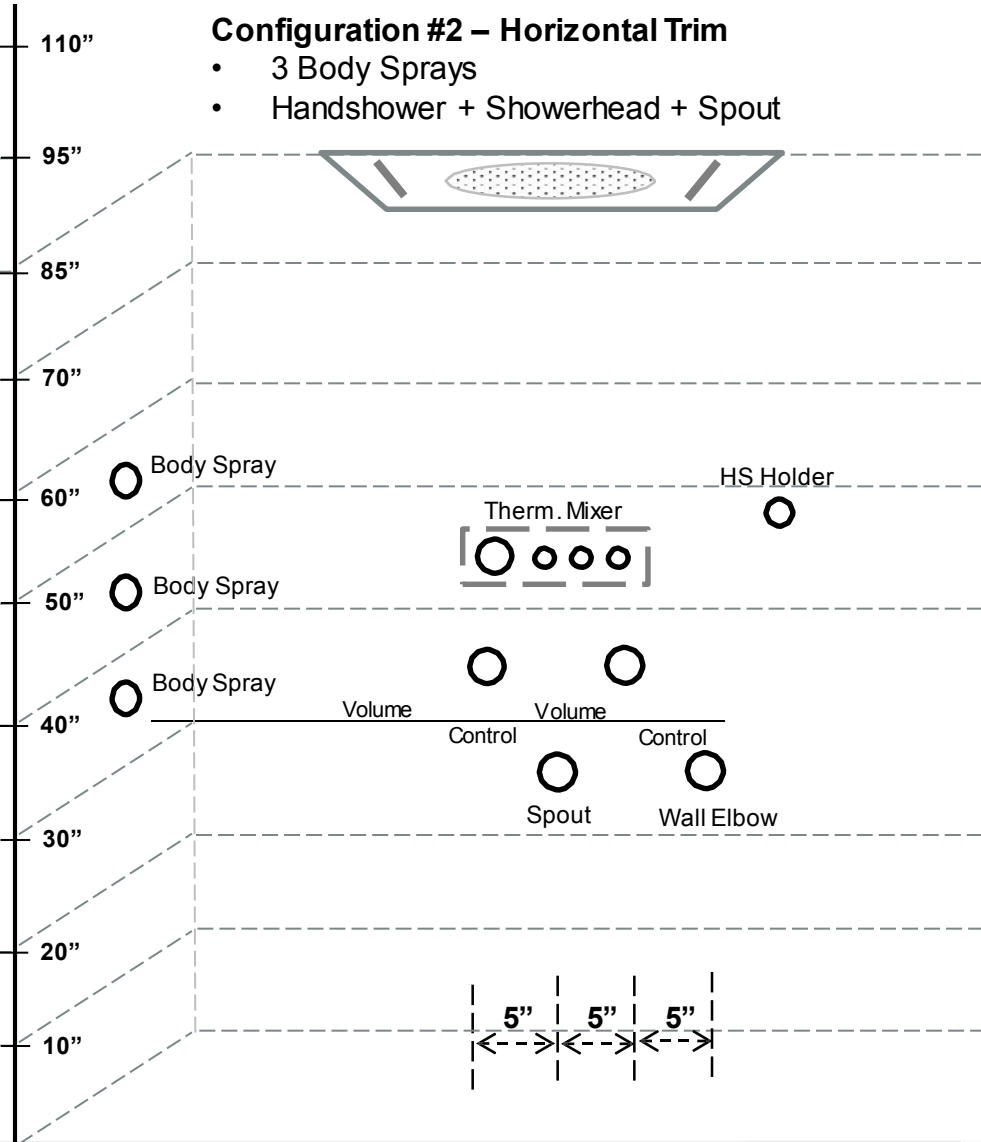

55567
MRP: ₹ 8760

Also Available:

- Tall Lav (767LF-IN), MRP: ₹ 40,710
- 1H Lav (568LF-MPU-IN), MRP: ₹ 32,140
- Tall Lav (768LF-IN), MRP: ₹ 41,790

Installation Guide – MagnaFlow

Configuration #1 – Vertical Trim

- 3 Body Sprays
- Handshower + Showerhead + Spout

Configuration #2 – Horizontal Trim

- 3 Body Sprays
- Handshower + Showerhead + Spout

Medium-Flow (25 L/min) 17T Thermostatic Concepts

Zura 17T (CZ) w/ Body Sprays