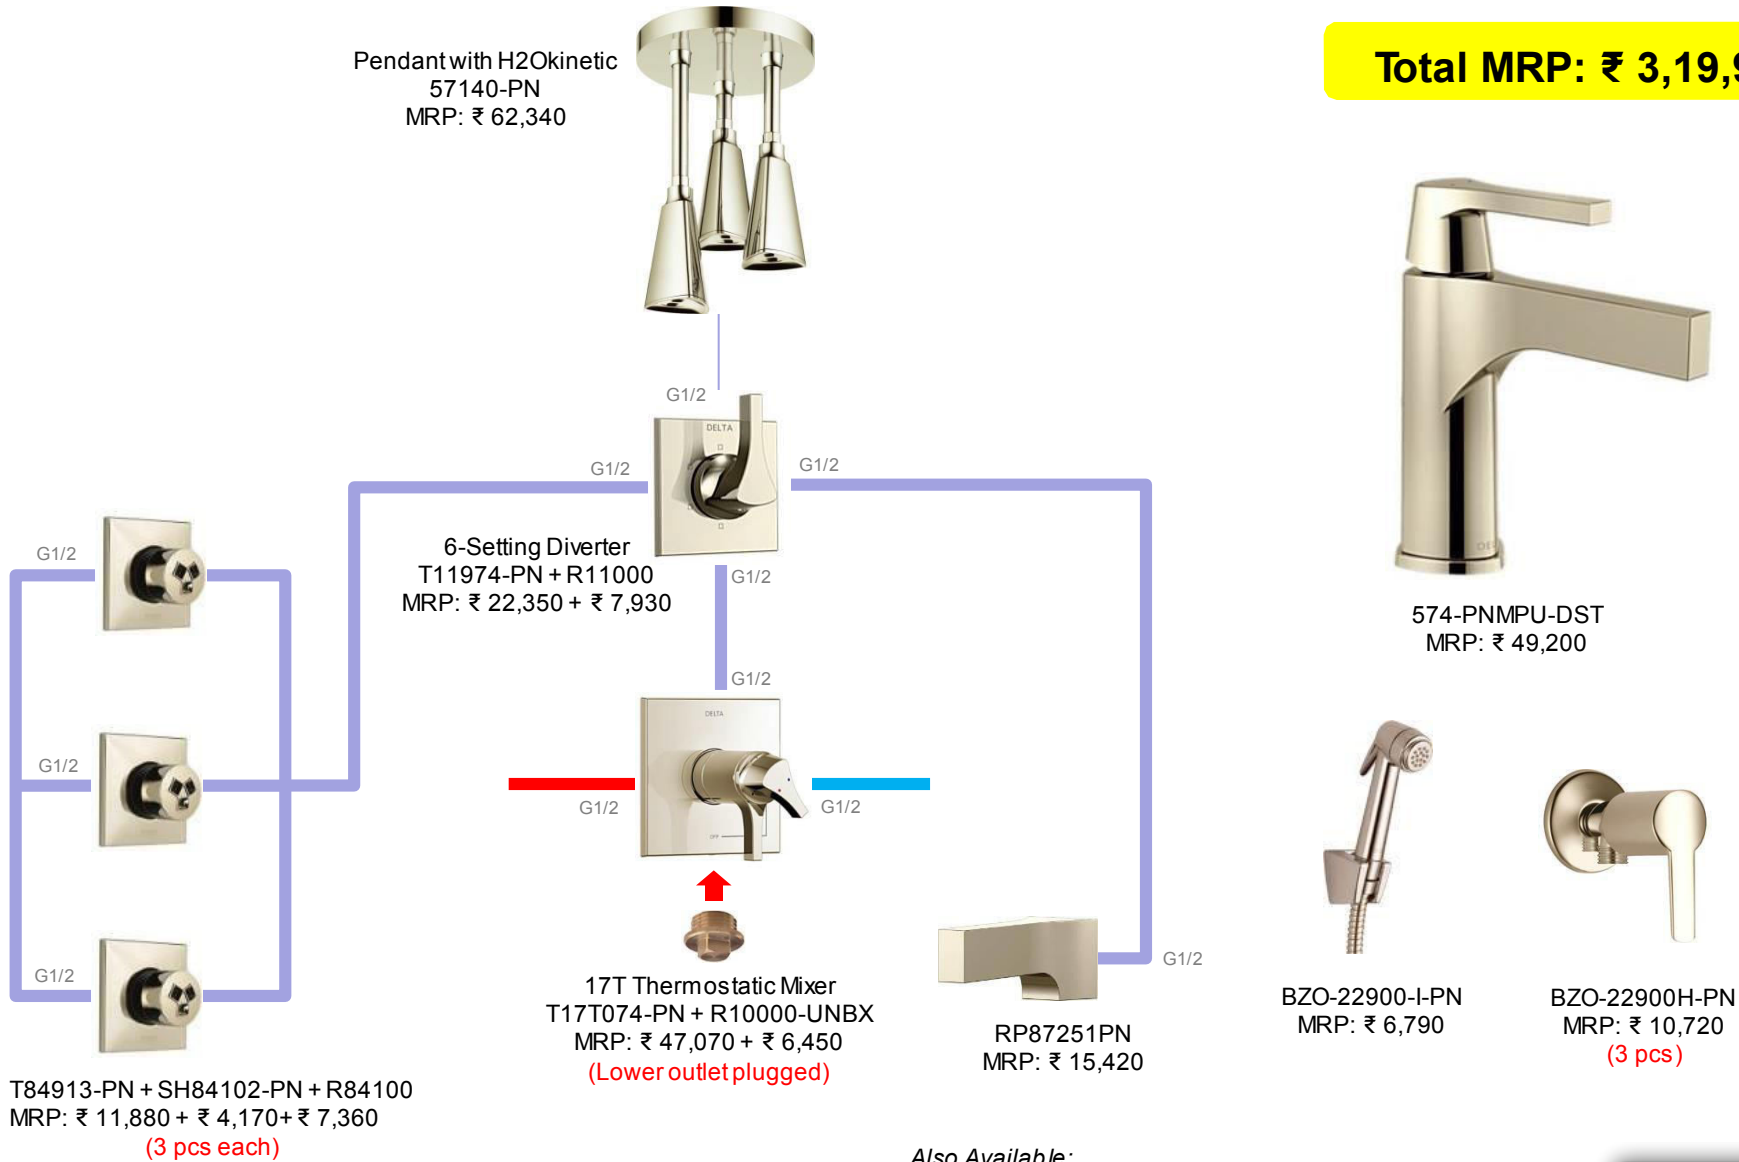

Total MRP: ₹ 3,56,900

Pendant with H2Okinetic
 57140-BL
 (O2S)
 MRP: ₹ 106,450

Water T11974-BL + R11000 (O2S)
 MRP: ₹ 7,930

17T Thermostatic Mixer
 T17T074-BL + R10000-UNBX
 MRP: ₹ 52,840 + ₹ 6,450
 (Lower outlet plugged)

RP87251BL
 (O2S)
 MRP: ₹ 20,920

574-BLMPU-DST
 (O2S)
 MRP: ₹ 55,030

774240-BL
 (O2S)
 MRP: ₹ 23,140

T84913-BL + SH84101-BL + R84100
 (O2S)
 MRP: ₹ 9,360 + ₹ 2,940 + ₹ 7,360
 (3 pcs each)

Also Available:

- Tall Lav (774-BL-DST), MRP: ₹ 78,120
- 1HWM (T574BL-BLWL+R3510-WL), MRP: ₹ 54,190

Zura 17T (PN) w/ Body Sprays

* Prices w.e.f. 1st Apr'19
* Prices are subject to change without notice

Total MRP: ₹ 3,19,940

Also Available:

- Tall Lav (774-PN-DST), MRP: ₹ 58,840
- 1H WM (T574LF-PNWL+R3510-WL), MRP: ₹ 42,320