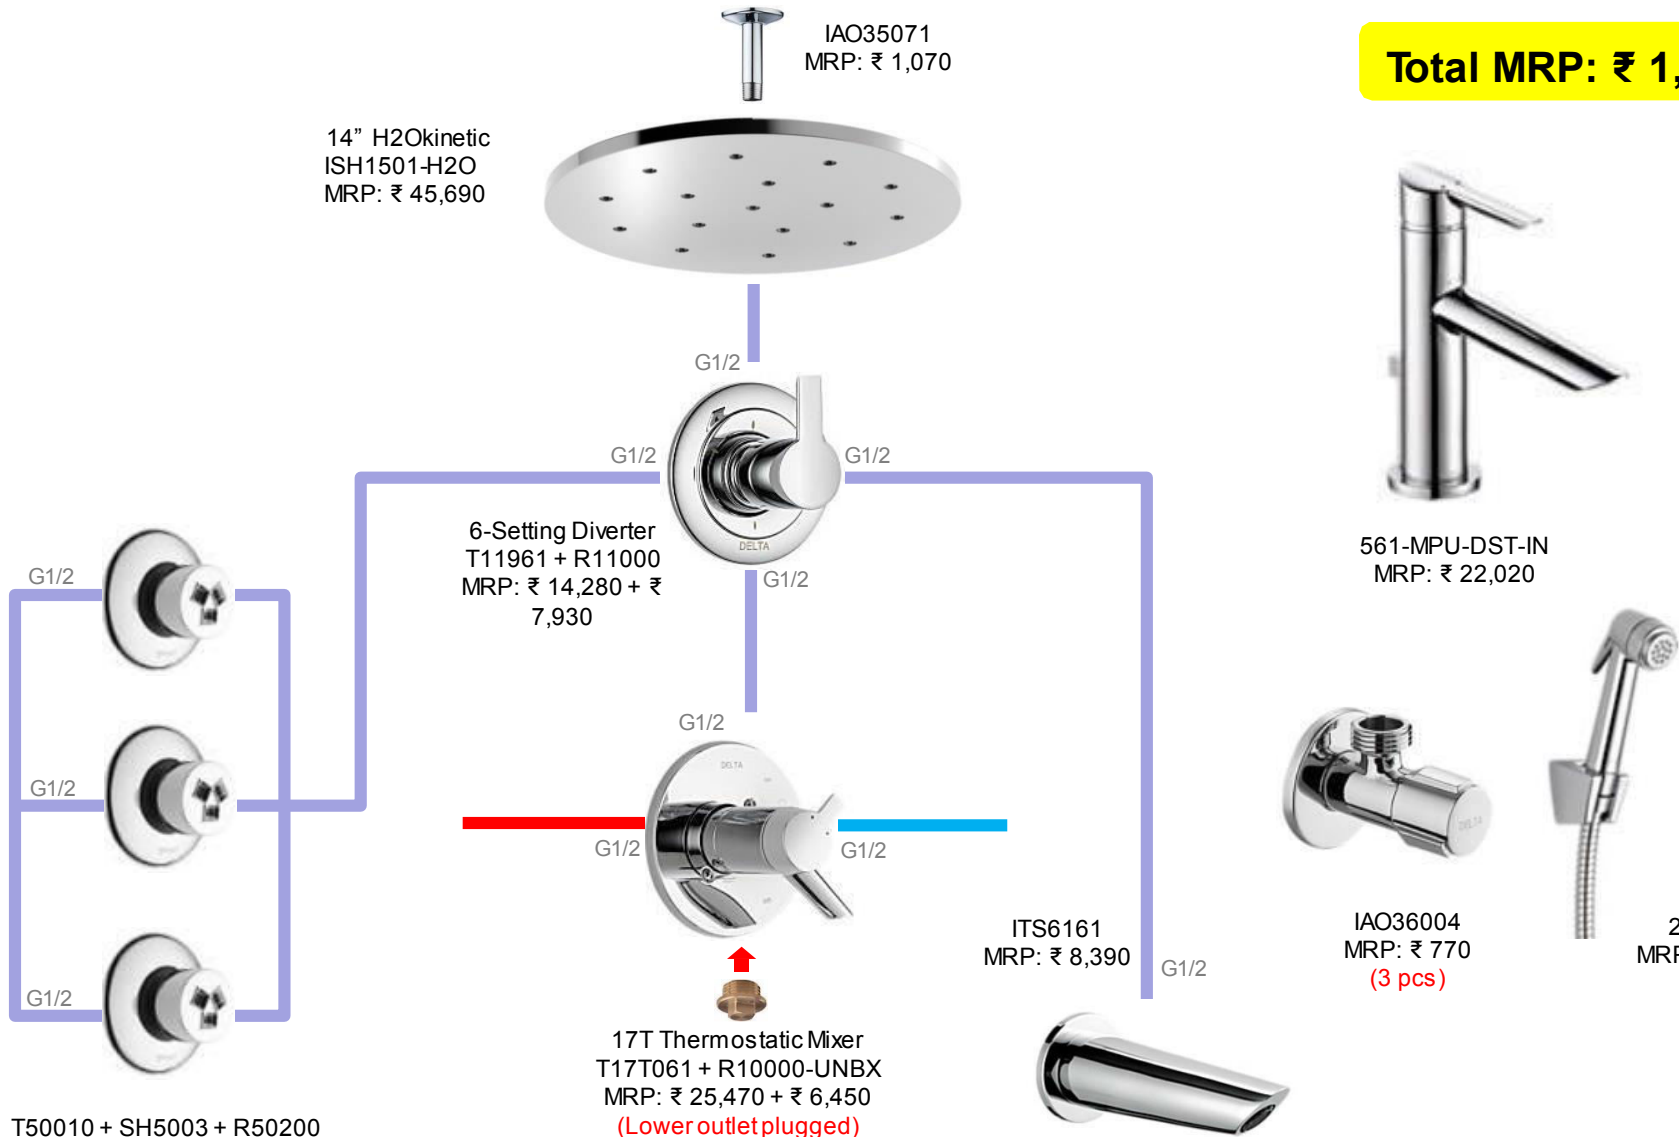

6-Setting Diverter
 T11961 + R11000
 MRP: ₹ 14,280 + ₹ 7,930

561-MPU-DST-IN
 MRP: ₹ 22,020

17T Thermostatic Mixer
 T17T061 + R10000-UNBX
 MRP: ₹ 25,470 + ₹ 6,450
 (Lower outlet plugged)

ITS6161
 MRP: ₹ 8,390

IAO36004
 MRP: ₹ 770
 (3 pcs)

22900-I
 MRP: ₹ 1,930

T50010 + SH5003 + R50200
 MRP: ₹ 6,240 + ₹ 2,190 + ₹ 5,360
 (3 pcs each)

Also Available: Tall Lav (761-DST-IN), MRP: ₹ 25,470

Arzo 17T

* O2S products are available on order
 * Prices w.e.f. 1st Apr'19
 * Prices are subject to change without notice