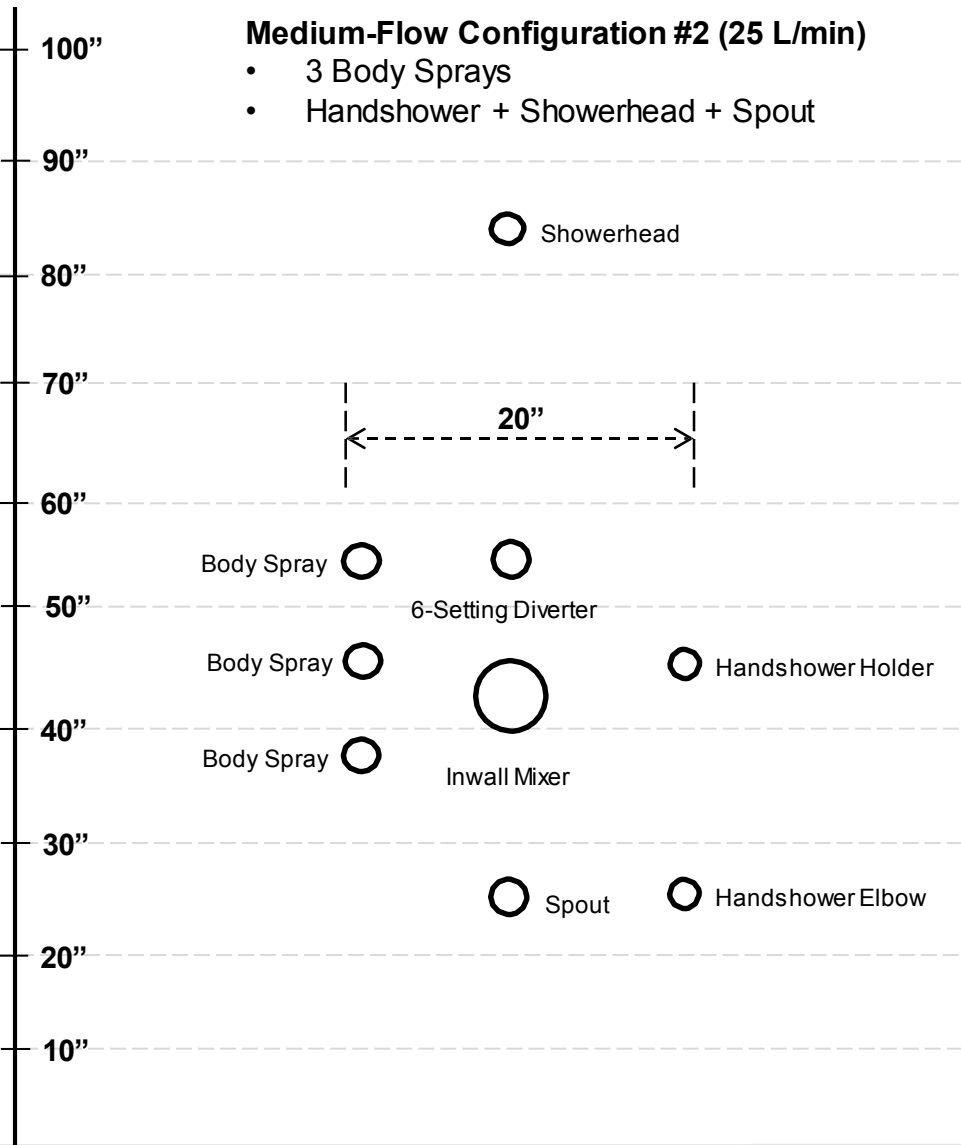

Medium-Flow Configuration #2 (25 L/min)

- 3 Body Sprays
- Handshower + Showerhead + Spout