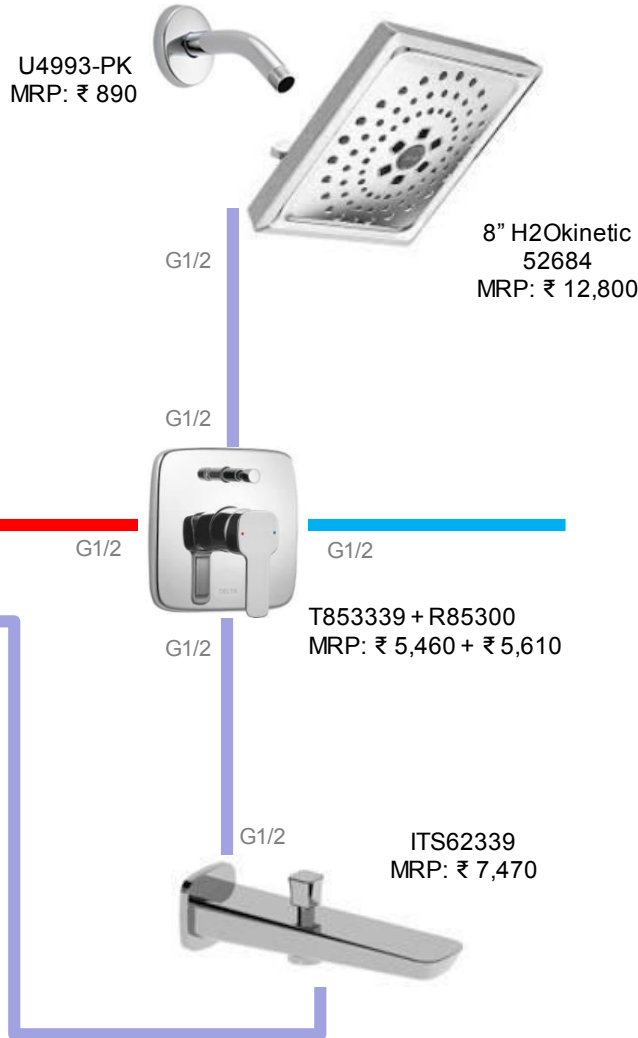

Filis Tub & Shower #2

* Prices w.e.f. 1st Apr'19
* Prices are subject to change without notice

Total MRP: ₹ 71,290

16" Showerarm
RP49139 MRP:
₹ 2,220

12"x12" Showerhead
ISH1112
MRP: ₹ 31,220

G1/2

G1/2

G1/2

G1/2

T853340 + R85300
MRP: ₹ 6,200 + ₹ 5,610

G1/2

G1/2

ITS61340
MRP: ₹ 6,410

34025-LPU
MRP: ₹ 14,430

IAO36005
MRP: ₹ 1,090
(3 pcs)

22900-I
MRP: ₹ 1,930

Also Available:

- Lav with Pop-Up (34025), MRP: ₹ 14,970
- Tall Lav (34025-P), MRP: ₹ 20,000
- 1H WM Lav (T31340-WL+R85400), MRP: ₹ 19,770

Kami Tub & Shower #1

* Prices w.e.f. 1st Apr'19
* Prices are subject to change without notice

Total MRP: ₹ 59,830

33925-LPU
MRP: ₹ 13,640

IAO36005
MRP: ₹ 1,090
(3 pcs)

22900-I
MRP: ₹ 1,930

Also Available:

- Lav with Pop-Up (33925), MRP: ₹ 14,110
- Tall Lav (33925-P), MRP: ₹ 19,250
- 1H WM Lav (T31339-WL+R85400), MRP: ₹ 19,550