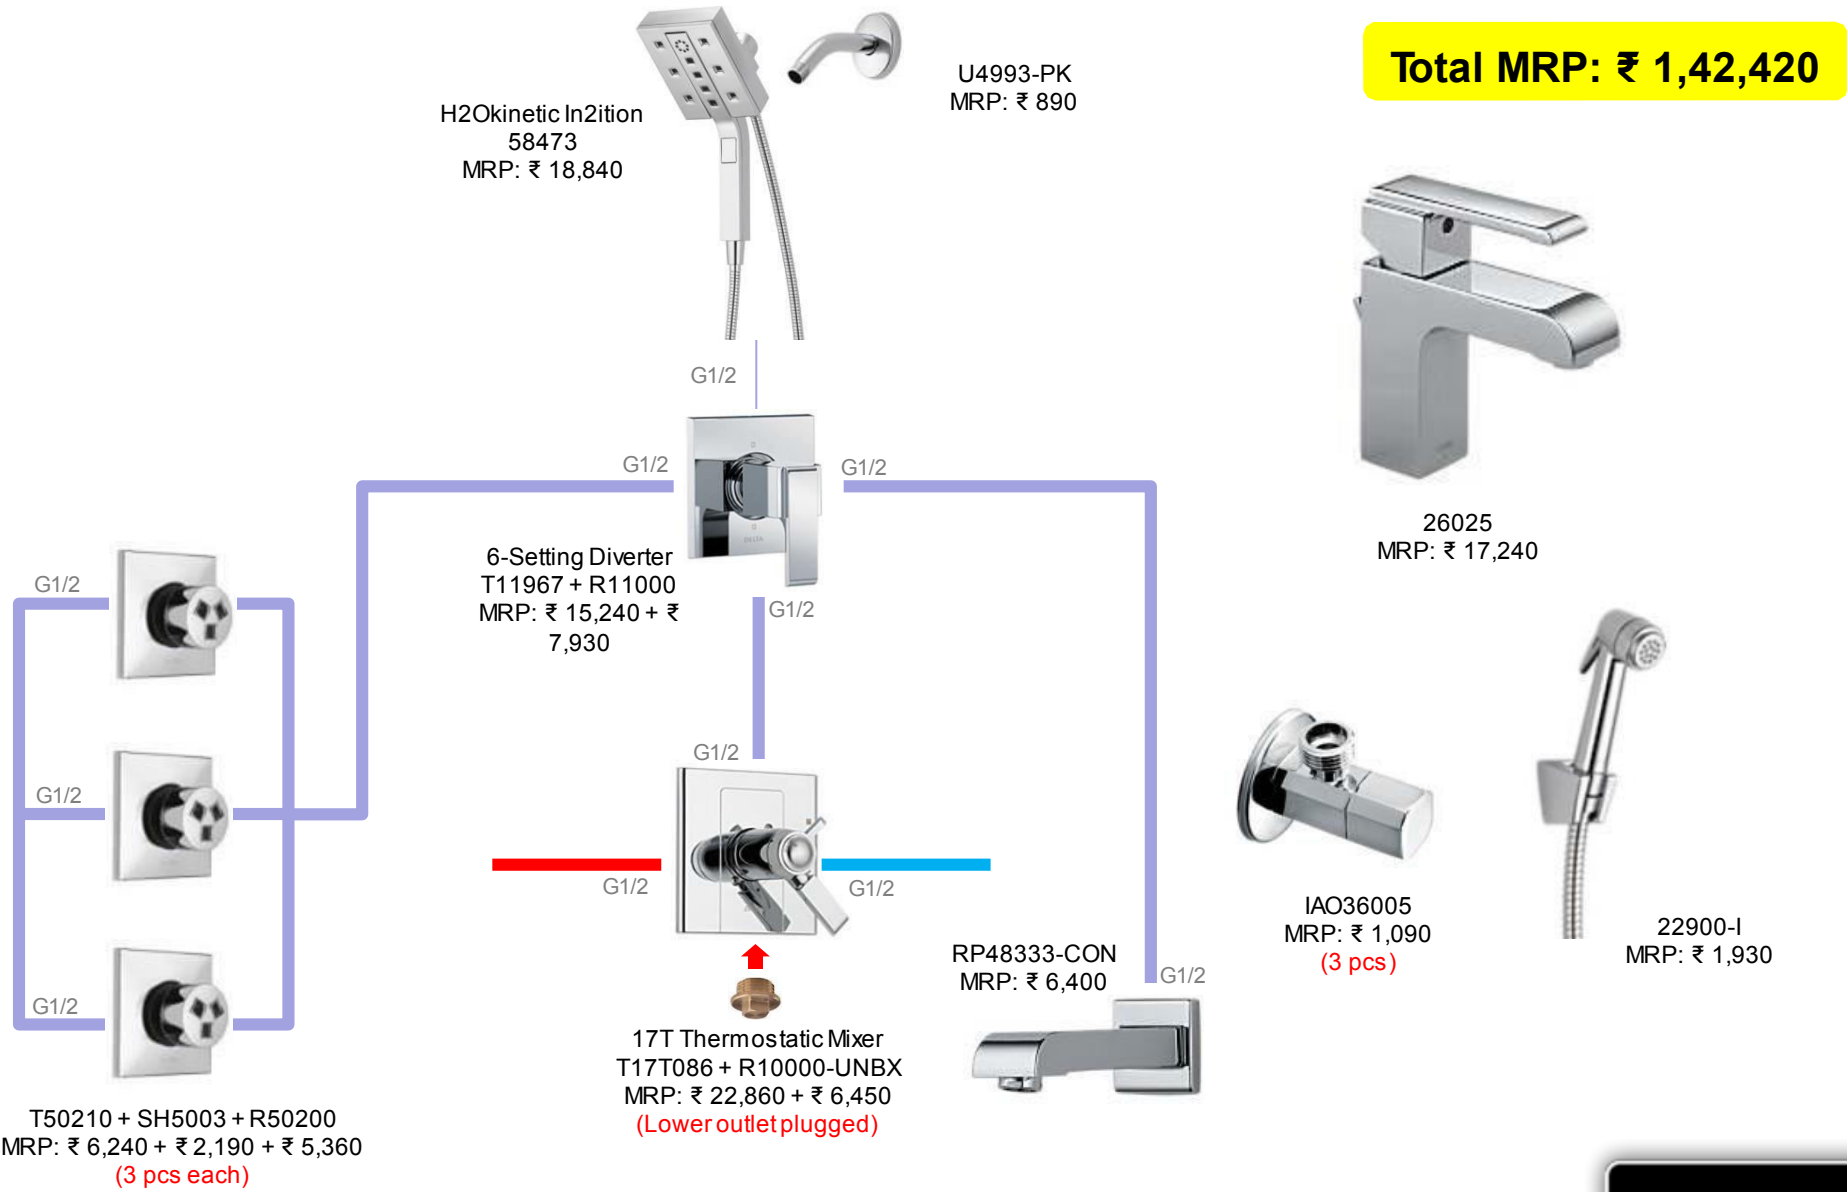

IAO36004
 MRP: ₹ 770
 (3 pcs)

22900-I
 MRP: ₹ 1,930

T50010 + SH5003 + R50200
 MRP: ₹ 6,240 + ₹ 2,190 + ₹ 5,360
 (3 pcs each)

Also Available: Tall Lav (761-DST-IN), MRP: ₹ 25,470

Arzo 17T

* O2S products are available on order
 * Prices w.e.f. 1st Apr'19
 * Prices are subject to change without notice