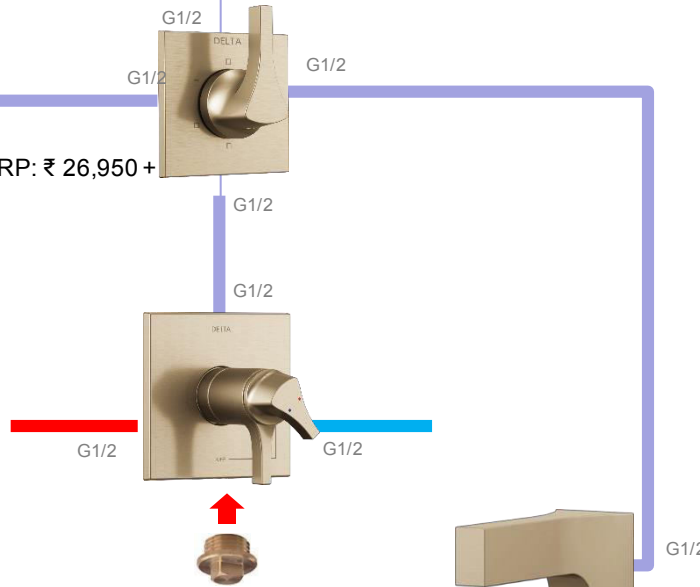

17T Thermostatic Mixer
T17T074-CZ + R10000-UNBX
MRP: ₹ 56,610 + ₹ 6,450
(Lower outlet plugged)

RP87251CZ
MRP: ₹ 18,675