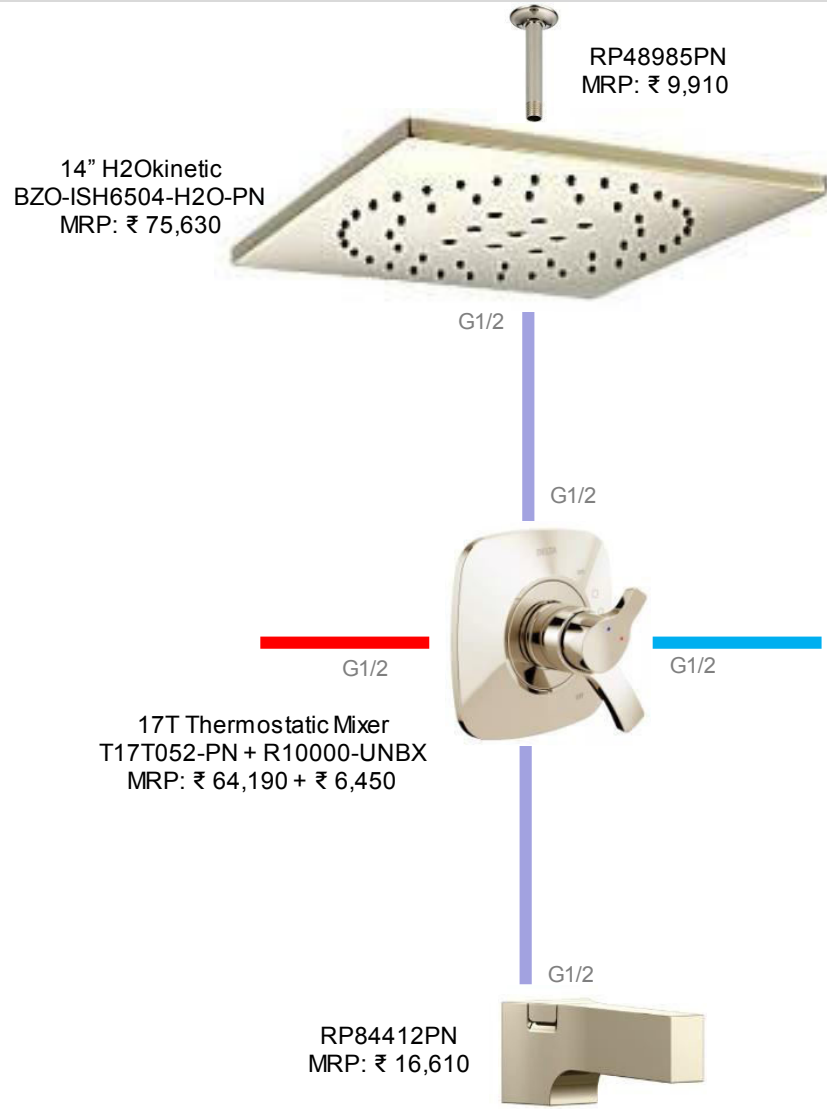

* Prices are subject to change without notice

Total MRP: ₹ 2,65,130

552LF-PNMPU
MRP: ₹ 53,390

BZO-22900-I-PN
MRP: ₹ 6,790

BZO-22900H-PN
MRP: ₹ 10,720
(3 pcs)

Also Available: Tall Lav (752LF-PN), MRP: ₹ 58,630