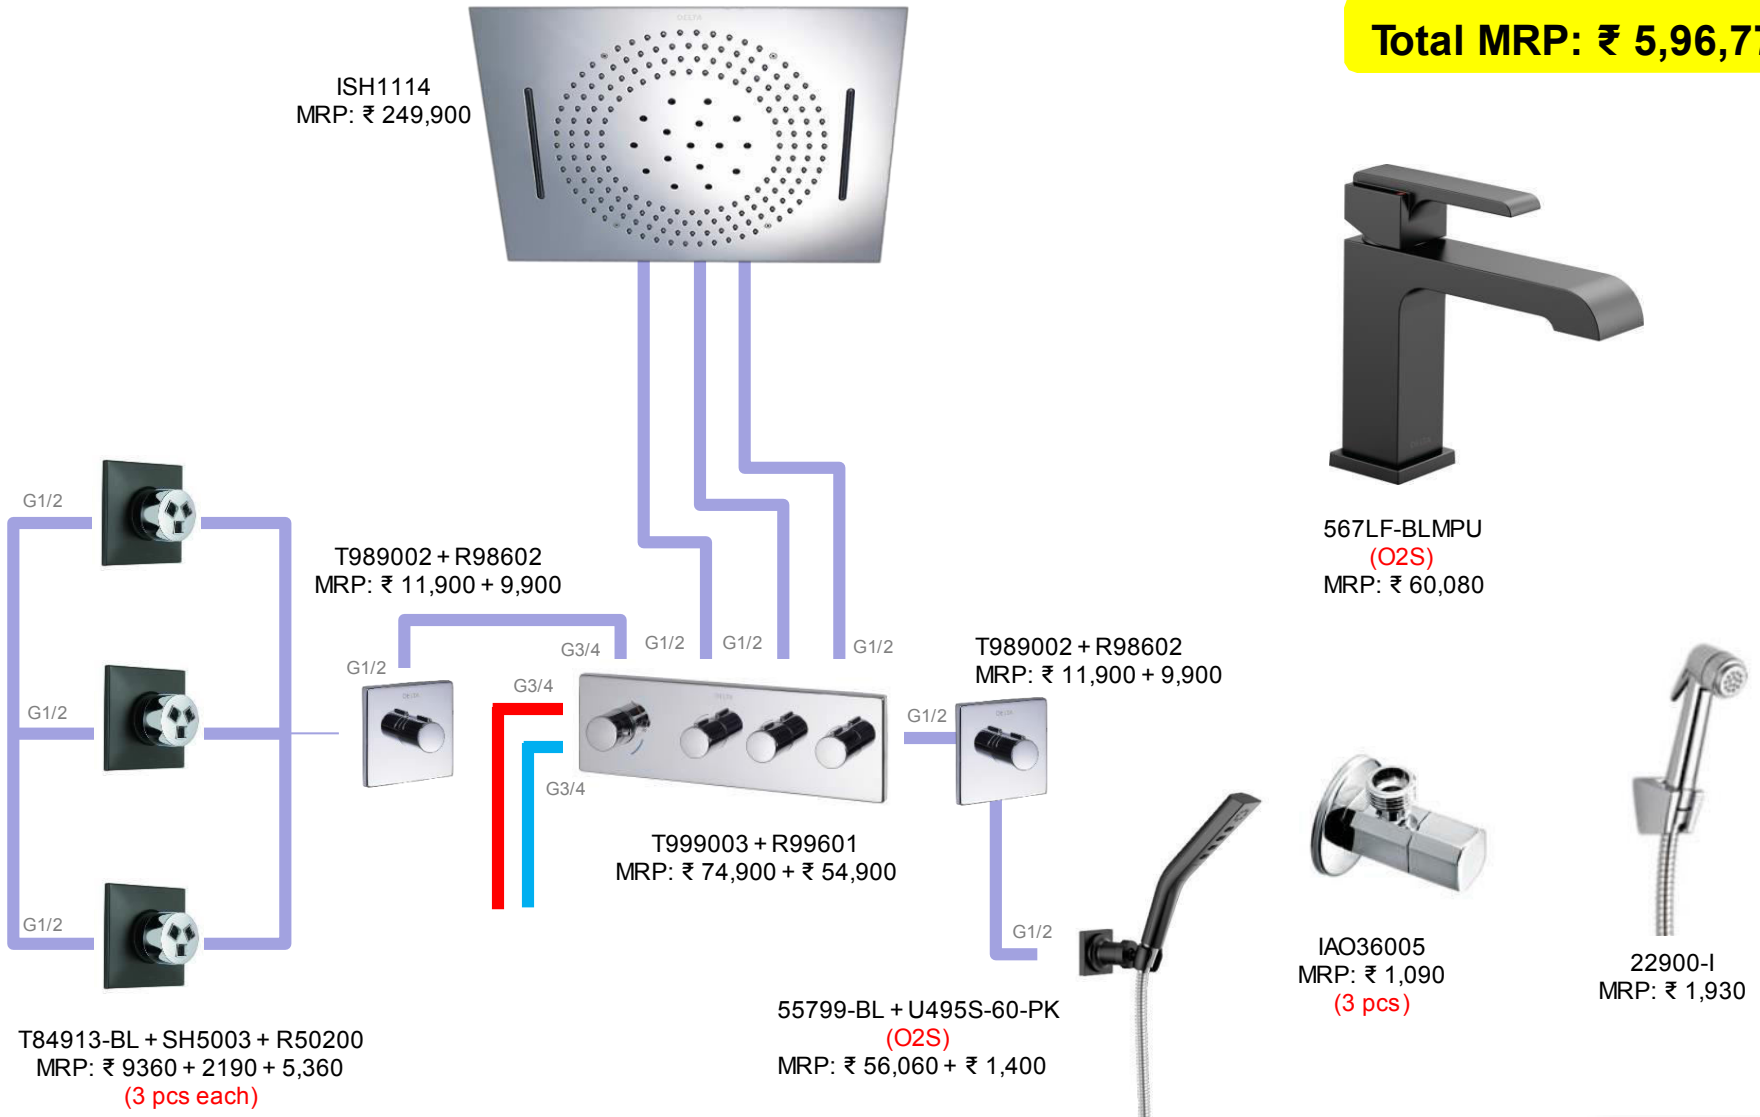

MagnaFlow with Ara BL

* O2S products are available on order
* Prices w.e.f. 1st Apr'19
* Prices are subject to change without notice

Total MRP: ₹ 5,96,770

Also Available:

- Tall Lav (767LF-BL), MRP: ₹ 63,280
- 1H Lav (568LF-BLMPU), MRP: ₹ 62,450