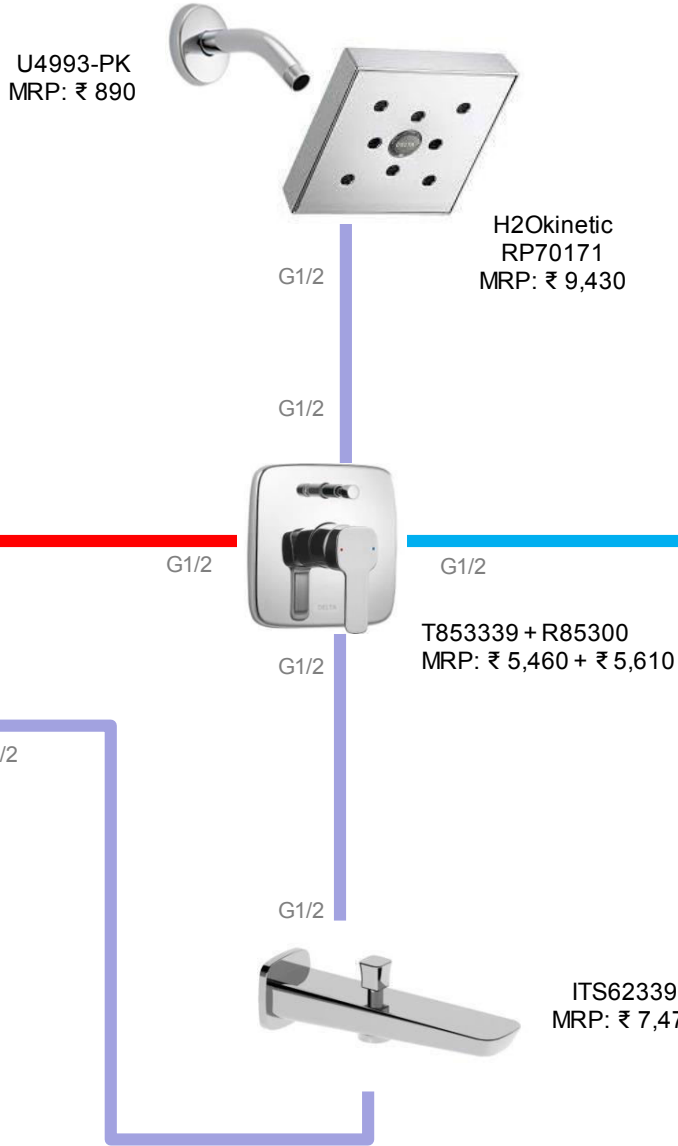

Also Available:

- Lav with Pop-Up (33925), MRP: ₹ 14,110
- Tall Lav (33925-P), MRP: ₹ 19,250
- 1H WM Lav (T31339-WL+R85400), MRP: ₹ 19,550

Celeste Tub & Shower

* Prices w.e.f. 1st Apr'19
* Prices are subject to change without notice

Total MRP: ₹ 47,560

33525
MRP: ₹ 11,970

IAO36004
MRP: ₹ 770
(3 pcs)

22900-I
MRP: ₹ 1,930

Also Available: 1H WMLav (T31335-WL+R85400), MRP: ₹ 16,280

Kami Pillar Tub & Shower

* Prices w.e.f. 1st Apr'19
* Prices are subject to change without notice

Total MRP: ₹ 45,030

33920
MRP: ₹ 5,370

IAO36004
MRP: ₹ 770
(2 pcs)

22900-I
MRP: ₹ 1,930

Also Available: Tall Pillar (33920-P), MRP: ₹ 7,790

Elemetro Tub & Shower

* Prices w.e.f. 1st Apr'19
* Prices are subject to change without notice