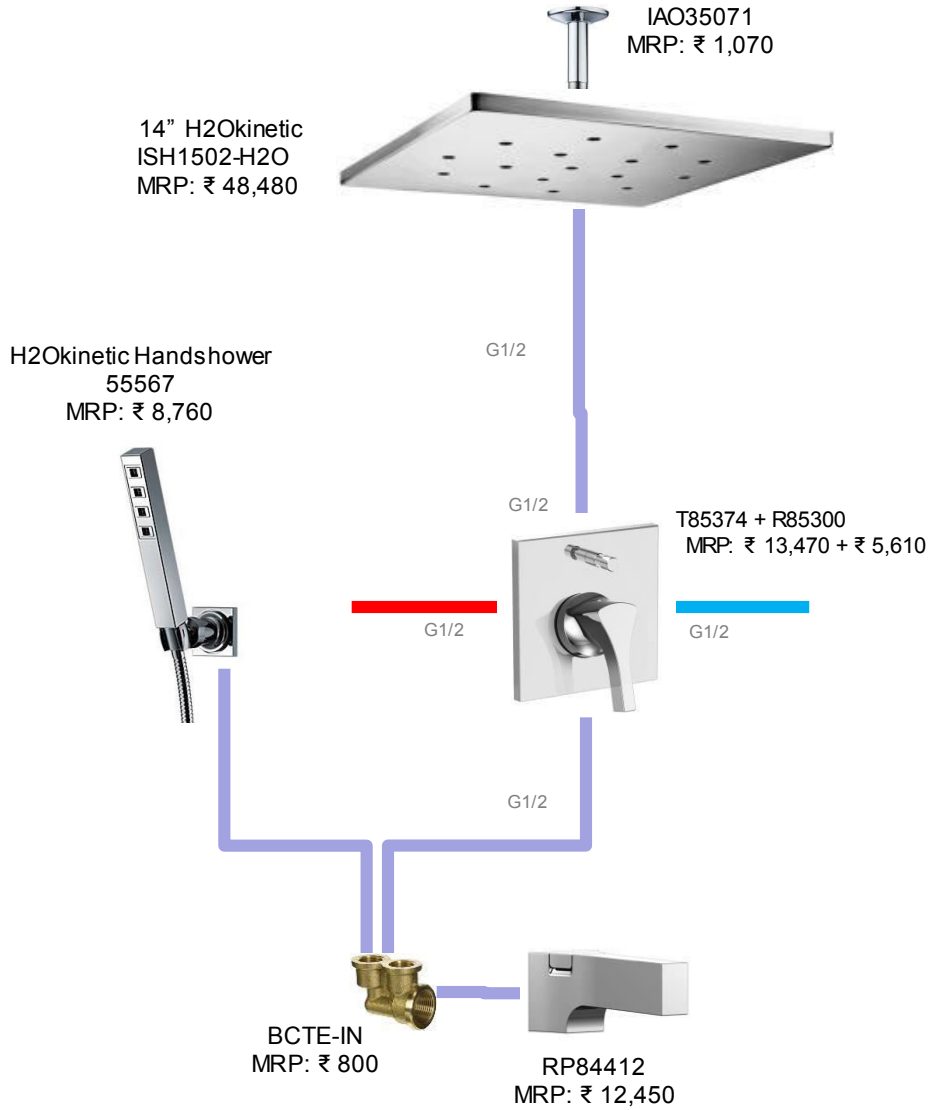

Zura Tub & Shower #2

* O2S products are available on order
* Prices w.e.f. 1st Apr'19
* Prices are subject to change without notice

Total MRP: ₹ 135,150

574-MPU-DST
MRP: ₹ 39,310