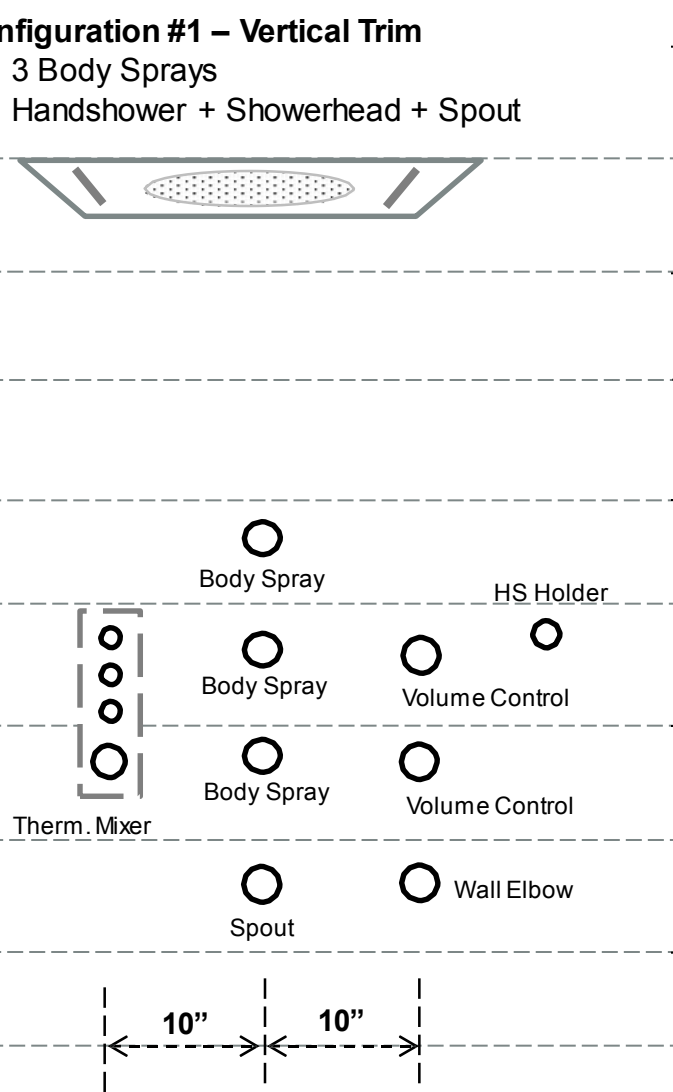

55567
MRP: ₹ 8760

Also Available:

- Tall Lav (767LF-IN), MRP: ₹ 40,710
- 1H Lav (568LF-MPU-IN), MRP: ₹ 32,140
- Tall Lav (768LF-IN), MRP: ₹ 41,790

Installation Guide – MagnaFlow

Configuration #1 – Vertical Trim

- 3 Body Sprays
- Handshower + Showerhead + Spout

Configuration #2 – Horizontal Trim

- 3 Body Sprays
- Handshower + Showerhead + Spout

Medium-Flow (25 L/min) 17T Thermostatic Concepts

Zura 17T (CZ) w/ Body Sprays