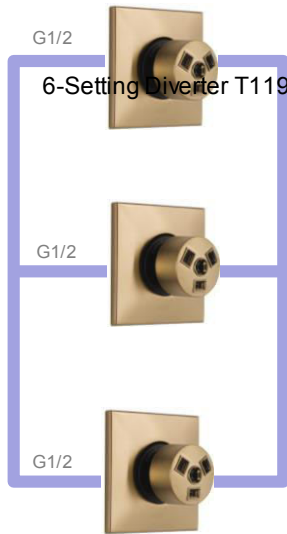

Zura 17T (CZ) w/ Body Sprays

* O2S products are available on order
* Prices w.e.f. 1st Apr'19
* Prices are subject to change without notice

Total MRP: ₹ 3,77,575

Pendant with H2Okinetic
57140-CZ
MRP: ₹ 96,370

6-Setting Diverter T11974-CZ + R11000 MRP: ₹ 26,950 + ₹ 7,930

T84913-CZ + SH84101-CZ + R84100
MRP: ₹ 13,450 + ₹ 5,140 + ₹ 7,360
(3 pcs each)