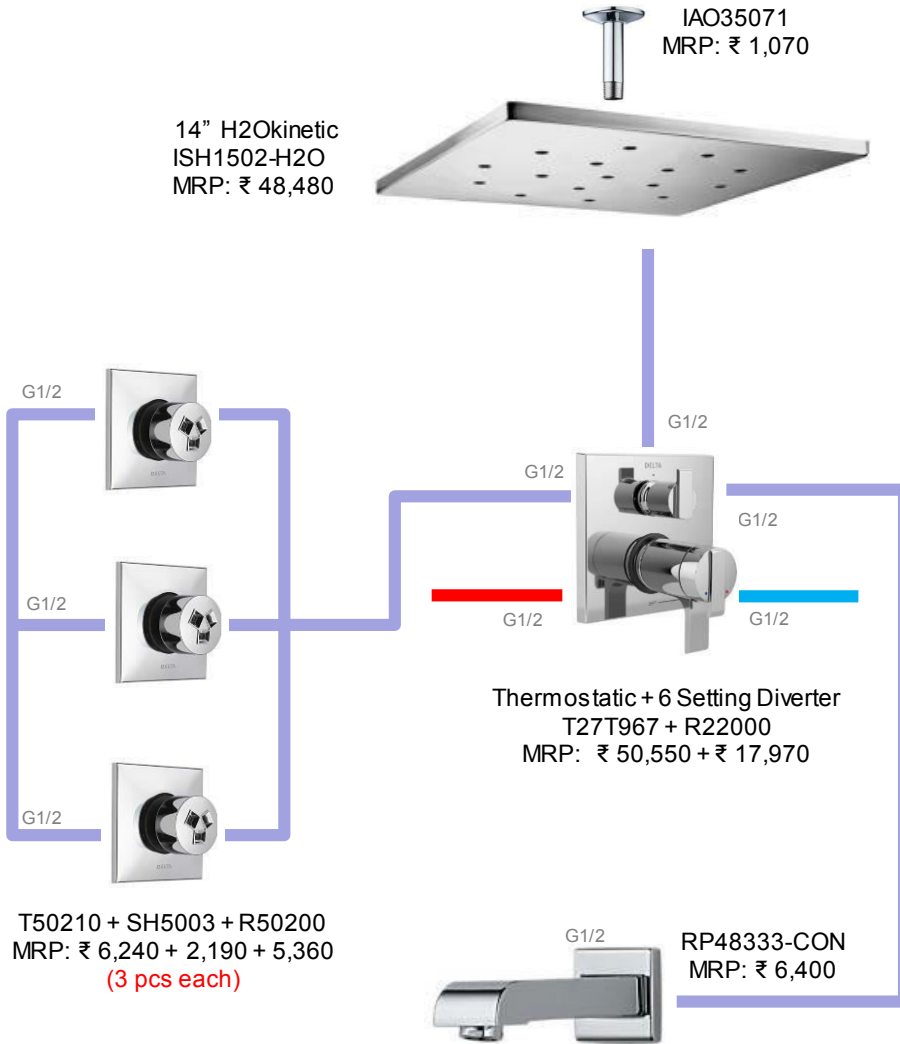

Ara 17T #3 Integrated

* O2S products are available on order
* Prices w.e.f. 1st Apr'19
* Prices are subject to change without notice

Total MRP: ₹ 2,00,080

567LF-MPU-IN
MRP: ₹ 29,040