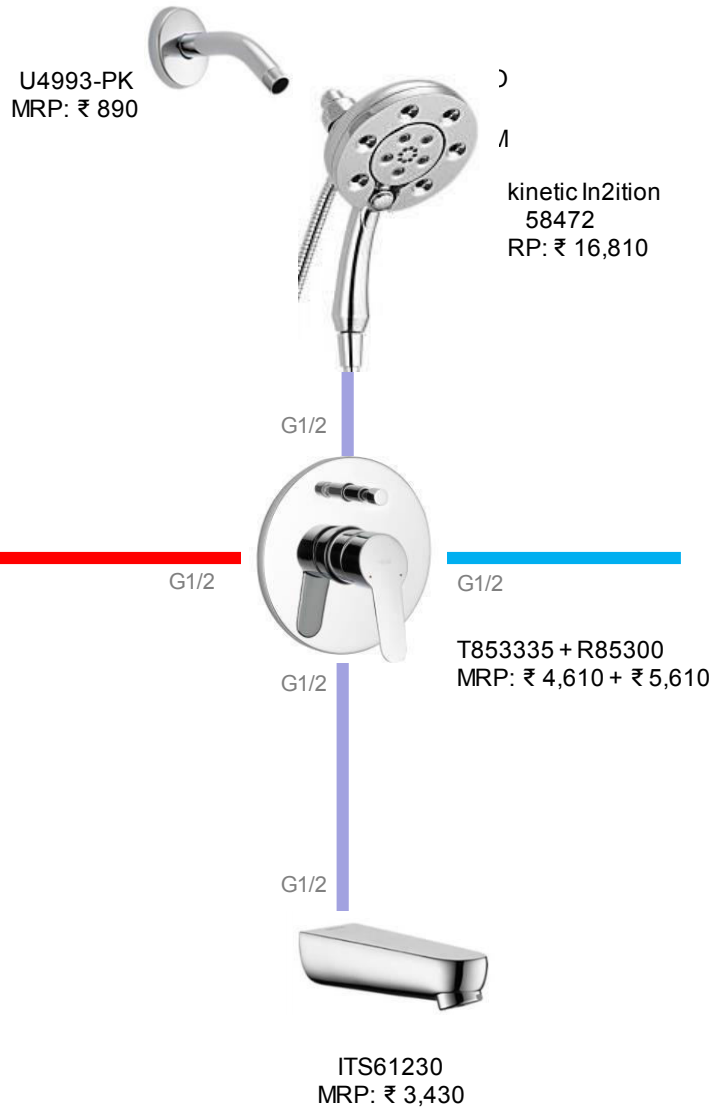

Kami Tub & Shower #2

* Prices w.e.f. 1st Apr'19
* Prices are subject to change without notice

16" Showerarm
RP49139 MRP:
₹ 2,220

12"x12" Showerhead
ISH1112
MRP: ₹ 31,220

G1/2

G1/2

G1/2

G1/2

T853339 + R85300
MRP: ₹ 5,460 + ₹ 5,610

G1/2

G1/2

ITS61339
MRP: ₹ 5,420

33925-LPU
MRP: ₹ 13,640

IAO36005
MRP: ₹ 1,090
(3 pcs)

22900-I
MRP: ₹ 1,930

Total MRP: ₹ 68,770

Also Available:

- Lav with Pop-Up (33925), MRP: ₹ 14,110
- Tall Lav (33925-P), MRP: ₹ 19,250
- 1H WM Lav (T31339-WL+R85400), MRP: ₹ 19,550

Celeste Tub & Shower

* Prices w.e.f. 1st Apr'19
* Prices are subject to change without notice