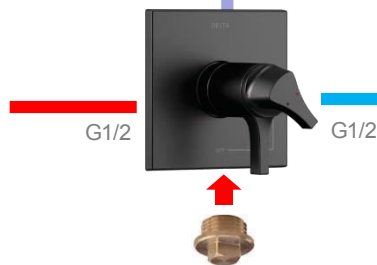

17T Thermostatic Mixer
T17T074-BL + R10000-UNBX
MRP: ₹ 52,840 + ₹ 6,450
(Lower outlet plugged)