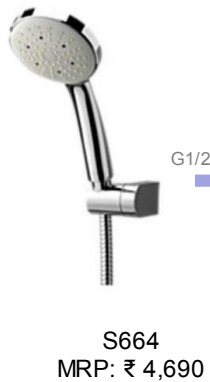

* Prices w.e.f. 1st Apr'19
* Prices are subject to change without notice

Total MRP: ₹ 1,15,970

Also Available:

- Tall Lav (33825-PDV), MRP: ₹ 26,190
- 1H WM Lav (T31338-WL+R85400), MRP: ₹ 23,490

Compel Tub & Shower

* Prices w.e.f. 1st Apr'19
* Prices are subject to change without notice

Total MRP: ₹ 105,070

561-MPU-DST-IN
MRP: ₹ 22,020

IAO36004
MRP: ₹ 770
(3 pcs)

22900-I
MRP: ₹ 1,930

Also Available: Tall Lav (761-DST-IN), MRP: ₹ 25,470

Mandolin Tub & Shower

* Prices w.e.f. 1st Apr'19
* Prices are subject to change without notice

Total MRP: ₹ 65,870

Also Available: Tall Lav (26625-P), MRP: ₹ 23,400

Arzo Tub & Shower

* Prices w.e.f. 1st Apr'19
* Prices are subject to change without notice