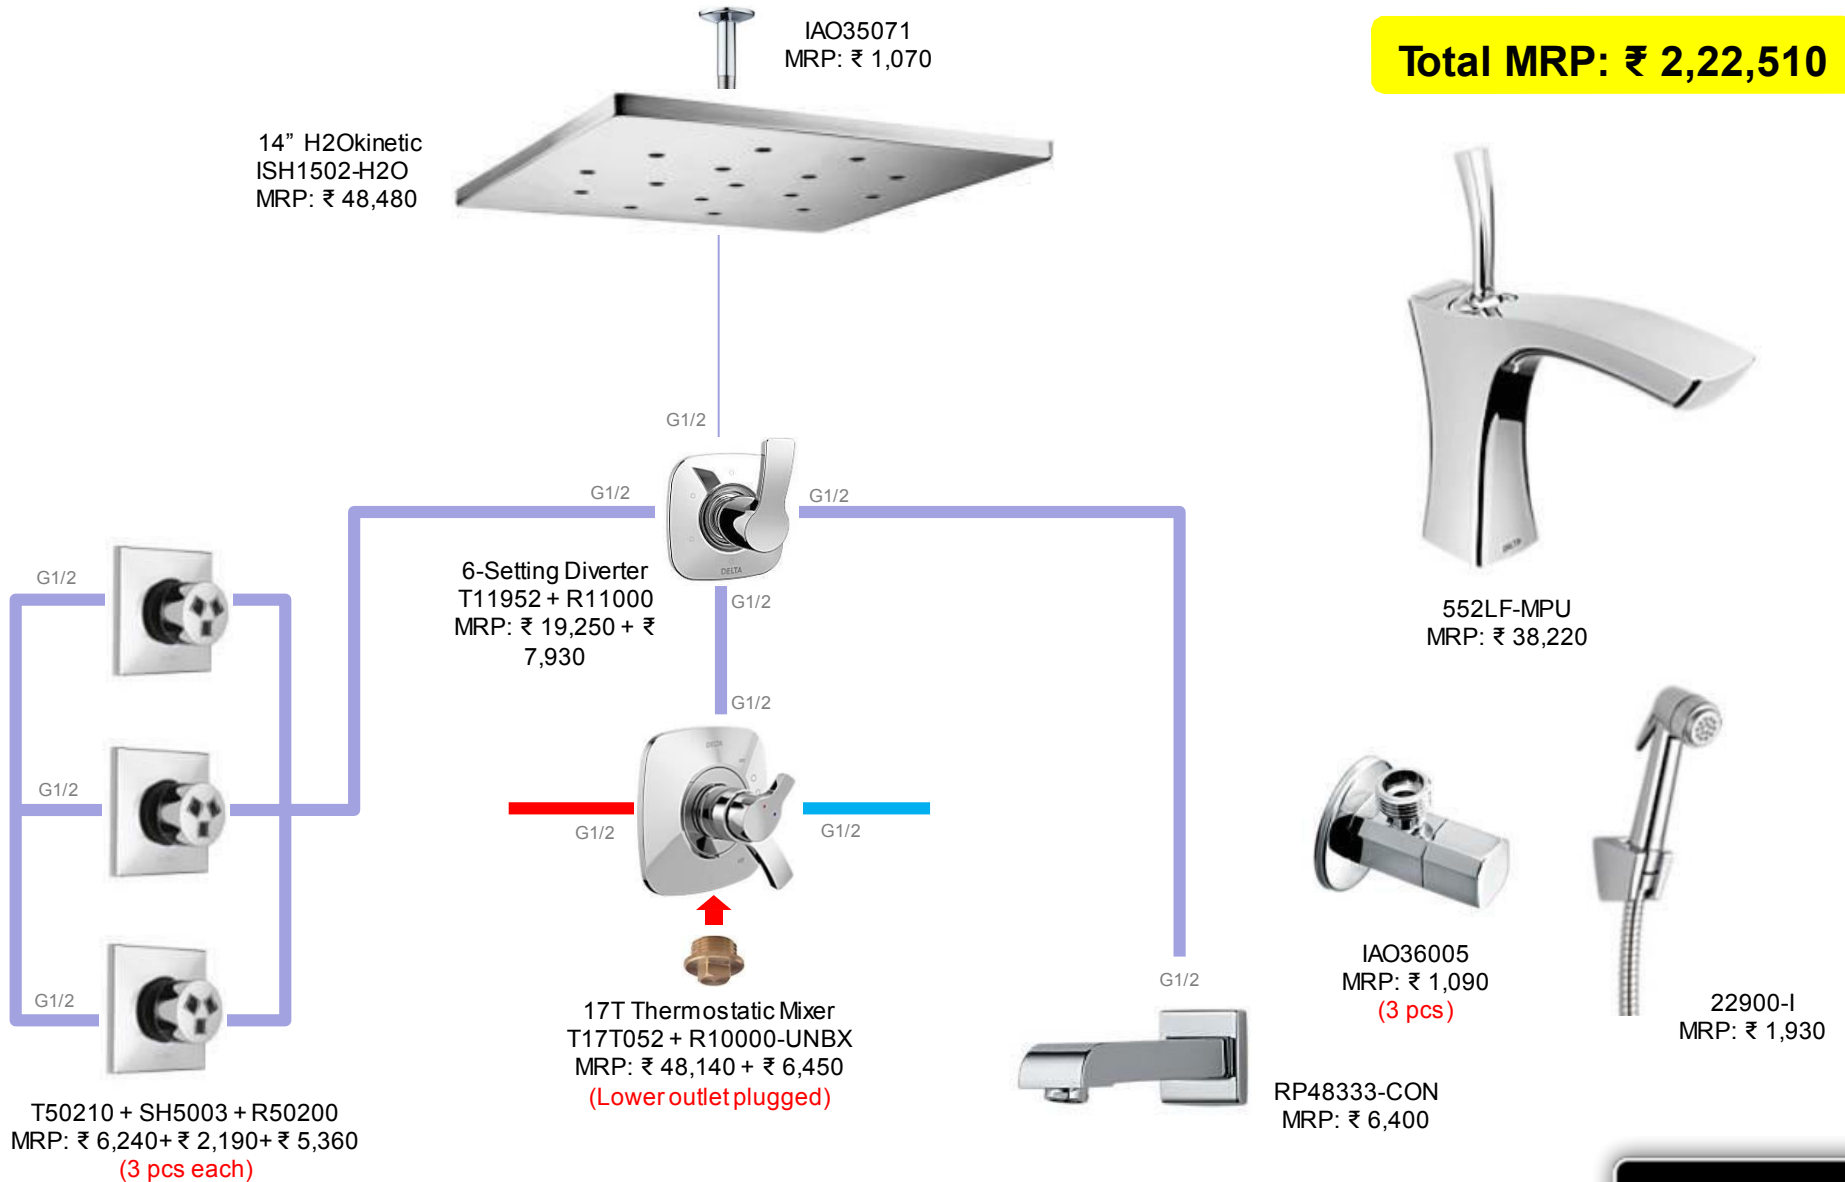

Tesla 17T (PC)

* Prices w.e.f. 1st Apr'19
* Prices are subject to change without notice

Total MRP: ₹ 2,22,510

Also Available: Tall Lav (752LF), MRP: ₹ 45,840