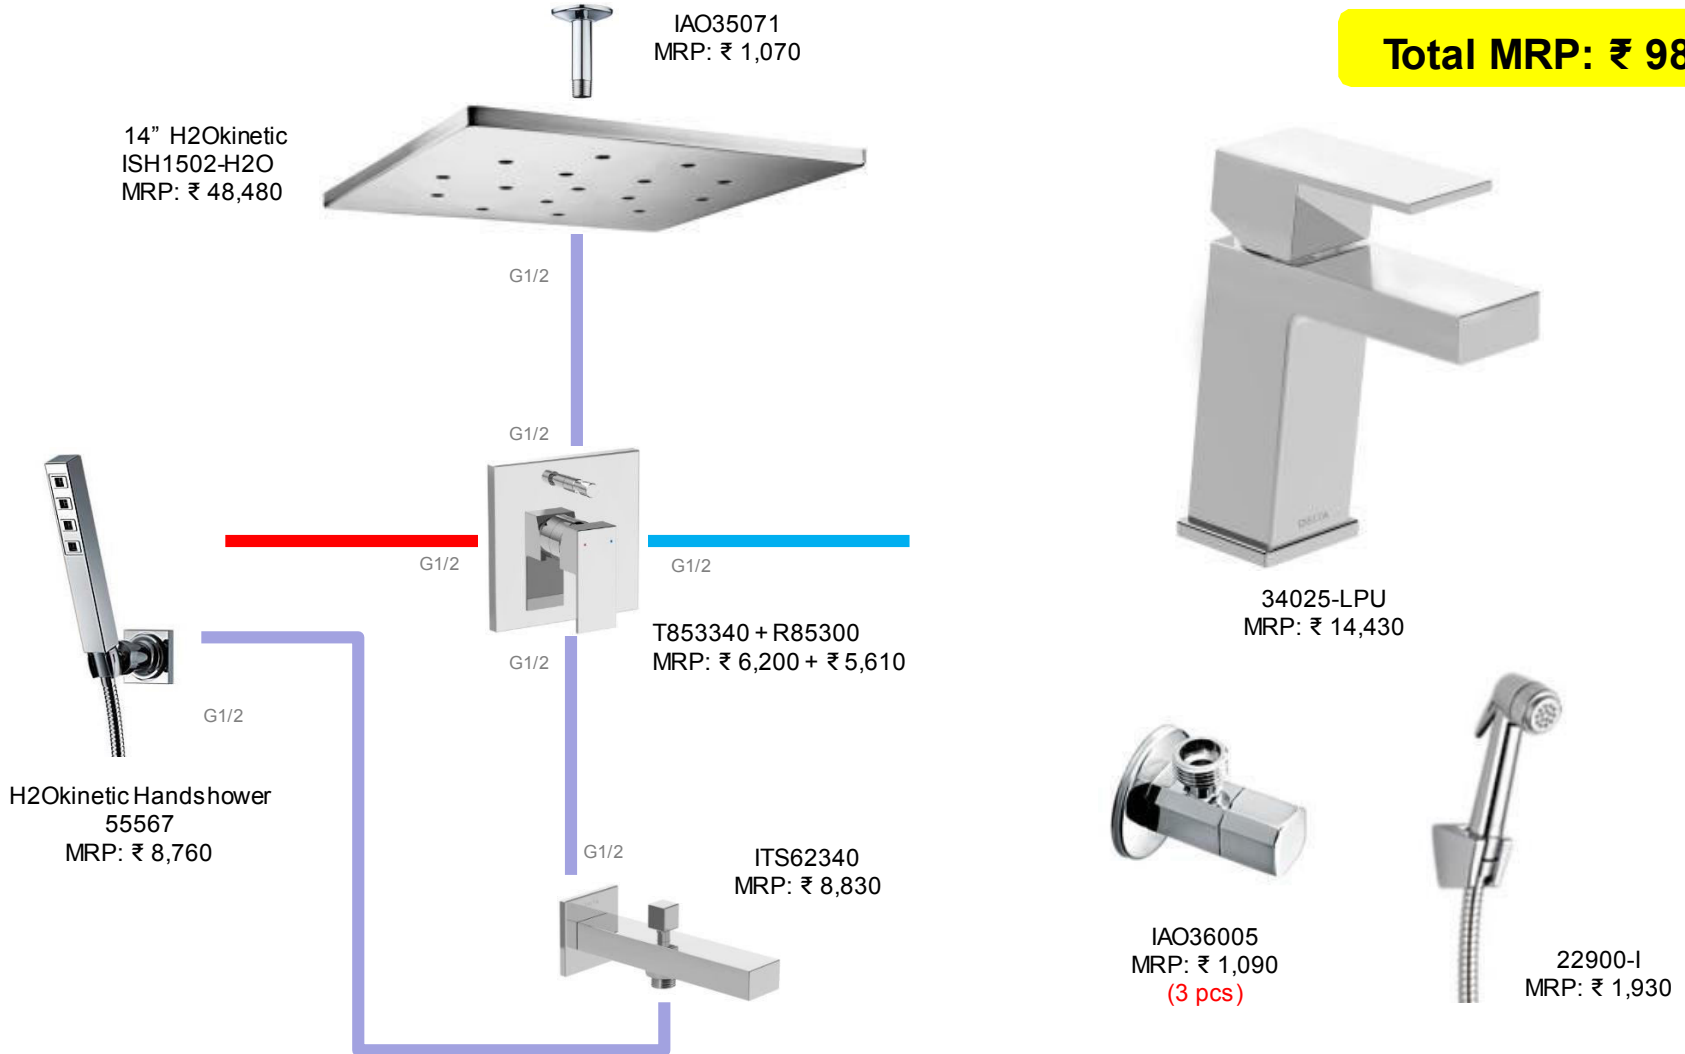

16" Showerarm
RP49139 MRP:
₹ 2,220

12"x12" Showerhead
ISH1112
MRP: ₹ 31,220

G1/2

G1/2

G1/2

G1/2

T853260 + R85300
MRP: ₹ 7,140 + ₹ 5,610

G1/2

G1/2

ITS62260
MRP: ₹ 9,950

55530
MRP: ₹ 8,390

G1/2

26025
MRP: ₹ 17,240

IAO36005
MRP: ₹ 1,090
(3 pcs)

22900-I
MRP: ₹ 1,930

Total MRP: ₹ 86,970

Also Available: 1H WMLav (T31260-WL+R85400), MRP: ₹ 20,460

Filis Tub & Shower #1

* Prices w.e.f. 1st Apr'19
* Prices are subject to change without notice

Total MRP: ₹ 98,580

Also Available:

- Lav with Pop-Up (34025), MRP: ₹ 14,970
- Tall Lav (34025-P), MRP: ₹ 20,000
- 1H WM Lav (T31340-WL+R85400), MRP: ₹ 19,770