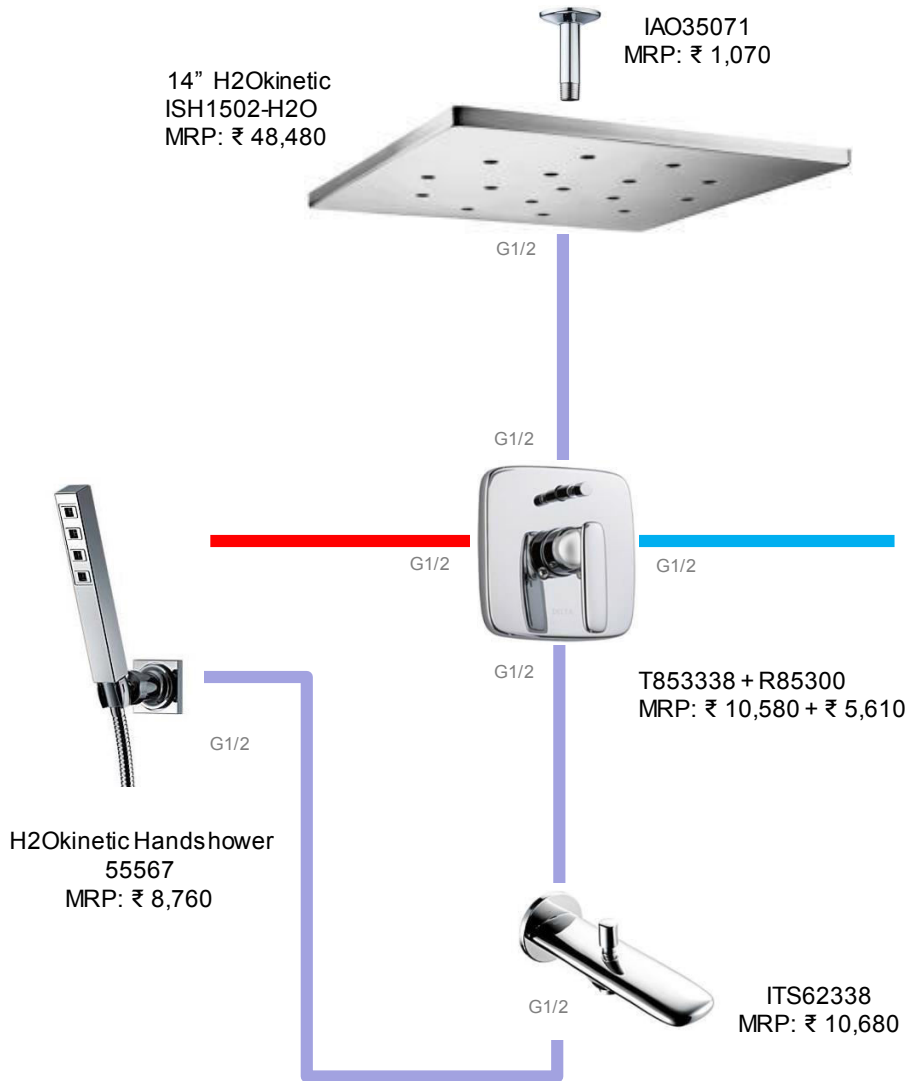

Also Available:
 • Tall Lav (774-DST), MRP: ₹ 46,500

Ara Tub & Shower #2

* Prices w.e.f. 1st Apr'19
* Prices are subject to change without notice

Total MRP: ₹ 1,15,830

567LF-MPU-IN
MRP: ₹ 29,040

IAO36005
MRP: ₹ 1,090
(3 pcs)

22900-I
MRP: ₹ 1,930

Also Available:

- Tall Lav (767LF-IN), MRP: ₹ 40,710
- Lav with Channel Spout (568LF-MPU-IN), MRP: ₹ 32,140
- Tall Lav with Channel Spout (768LF-IN), MRP: ₹ 41,790

Andian Tub & Shower

* Prices w.e.f. 1st Apr'19
* Prices are subject to change without notice

Total MRP: ₹ 1,15,970

Also Available:

- Tall Lav (33825-PDV), MRP: ₹ 26,190
- 1H WM Lav (T31338-WL+R85400), MRP: ₹ 23,490

Compel Tub & Shower