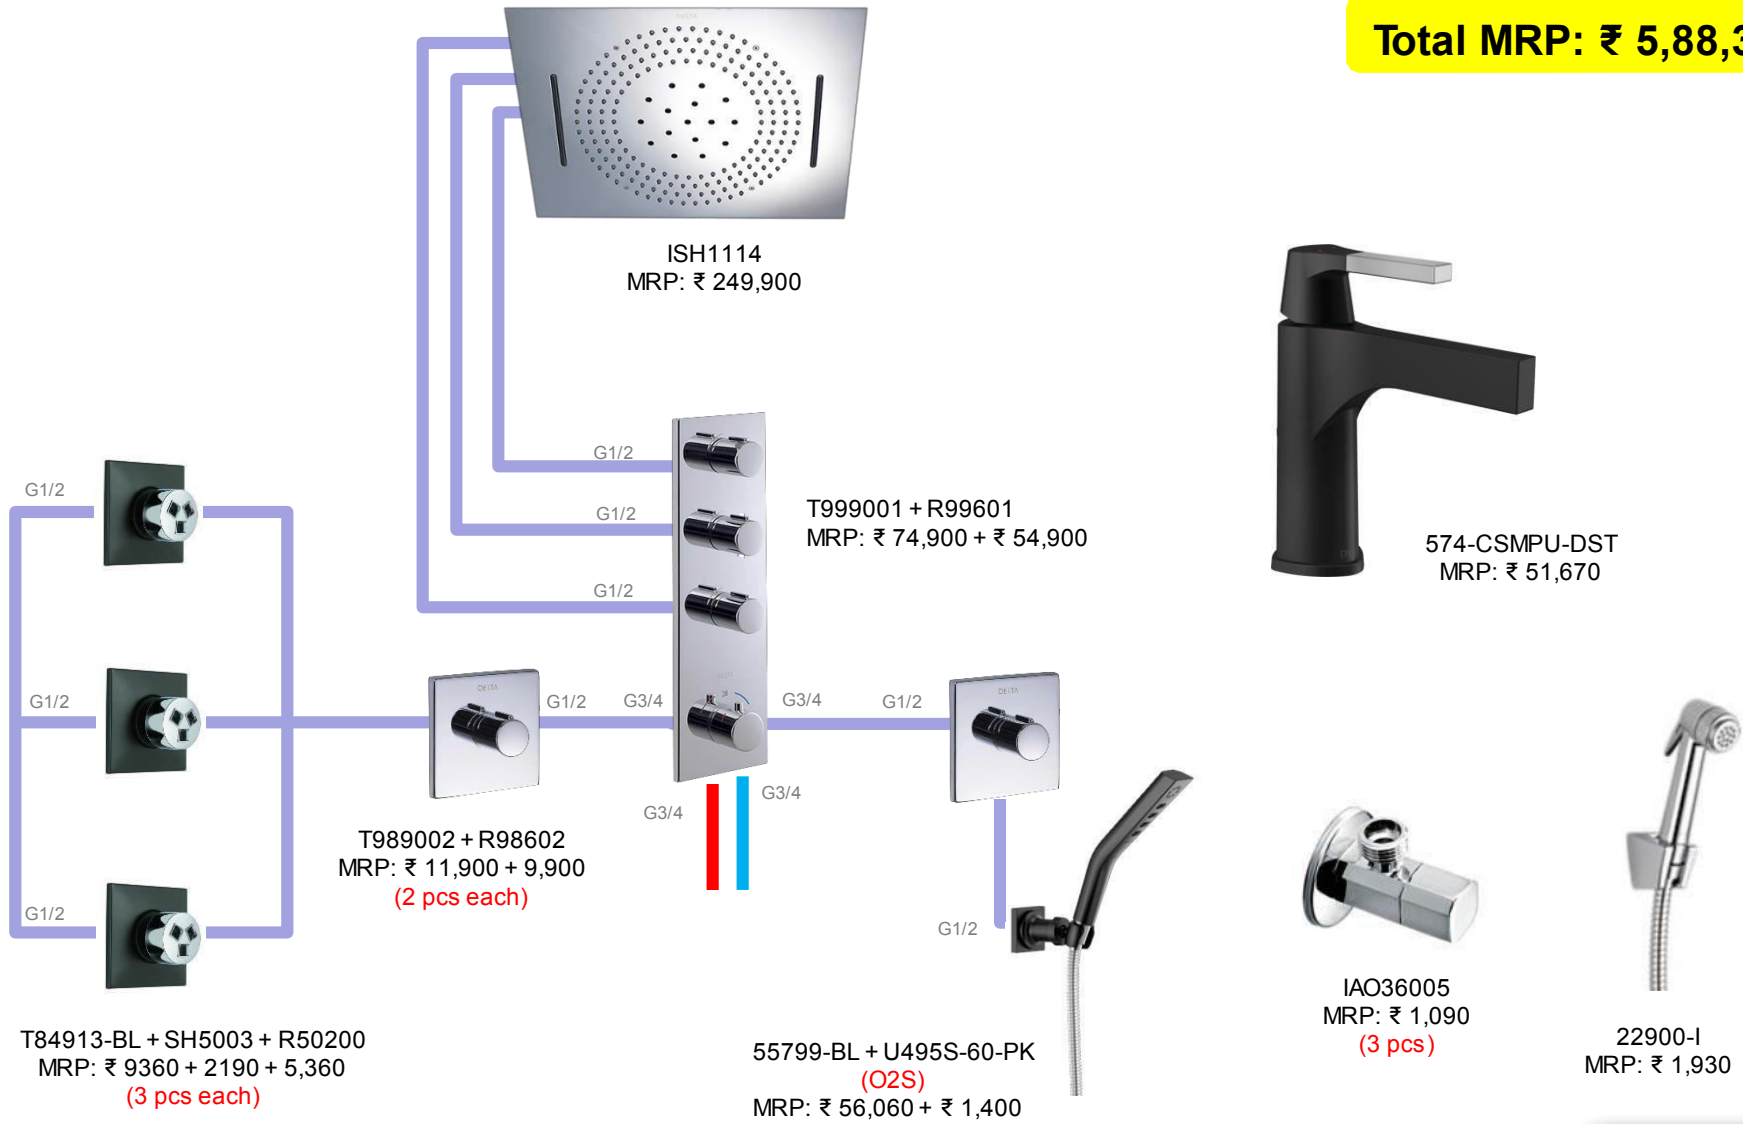

Bombay Tiles Bathroom Concepts

Version 11.0

Apr 2019

BOMBAY TILES

MagnaFlow[®] Showering Concepts

MagnaFlow with Zura CS

* O2S products are available on order
 * Prices w.e.f. 1st Apr'19
 * Prices are subject to change without notice

Total MRP: ₹ 5,88,360

574-CSMPU-DST
MRP: ₹ 51,670

22900-I
MRP: ₹ 1,930

IAO36005
MRP: ₹ 1,090
(3 pcs)

55799-BL + U495S-60-PK
(O2S)
MRP: ₹ 56,060 + ₹ 1,400

T84913-BL + SH5003 + R50200
MRP: ₹ 9360 + 2190 + 5,360
(3 pcs each)

T989002 + R98602
MRP: ₹ 11,900 + 9,900
(2 pcs each)

T999001 + R99601
MRP: ₹ 74,900 + ₹ 54,900

ISH1114
MRP: ₹ 249,900

Also Available: Tall Lav (774-CS-DST), MRP: ₹ 60,660

MagnaFlow with Ara BL

* O2S products are available on order
 * Prices w.e.f. 1st Apr'19
 * Prices are subject to change without notice