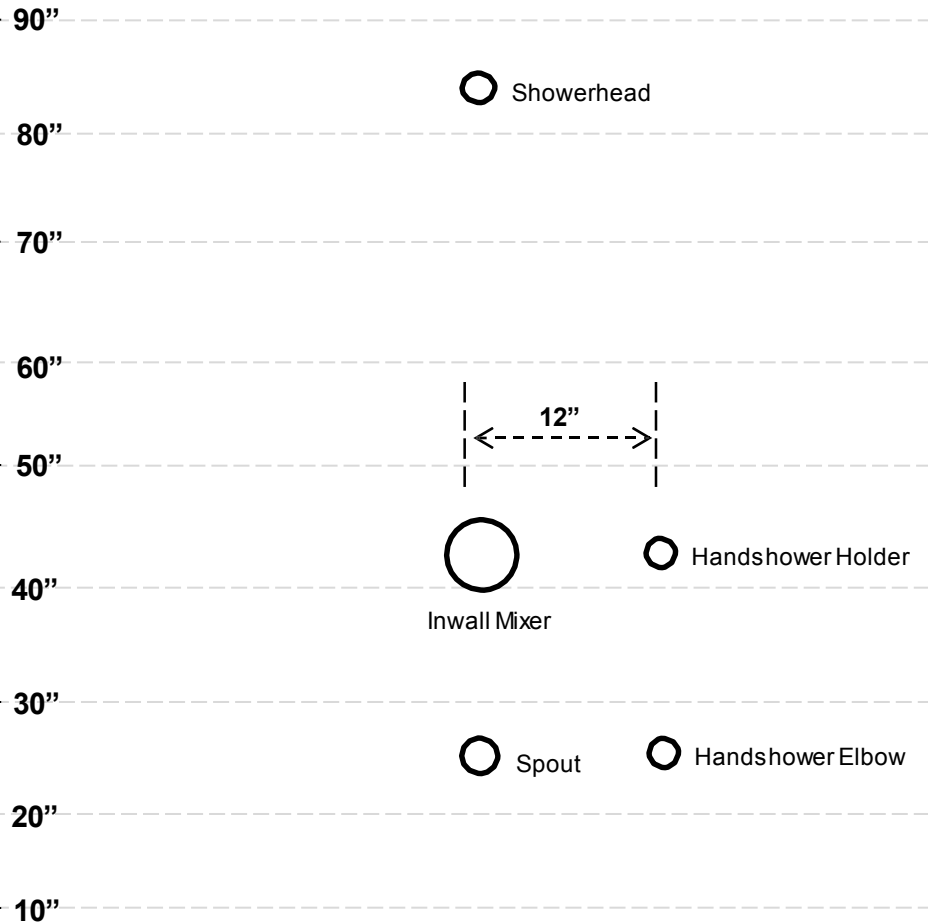

Medium-Flow Configuration #2 (25 L/min)

- 3 Body Sprays
- Handshower + Showerhead + Spout