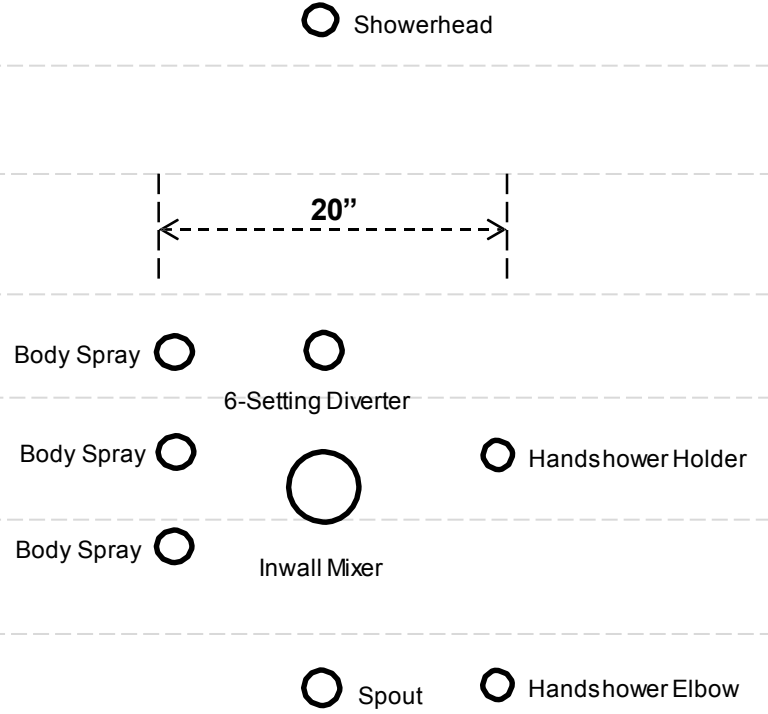

Medium-Flow Configuration #2 (25 L/min)

- 3 Body Sprays
- Handshower + Showerhead + Spout