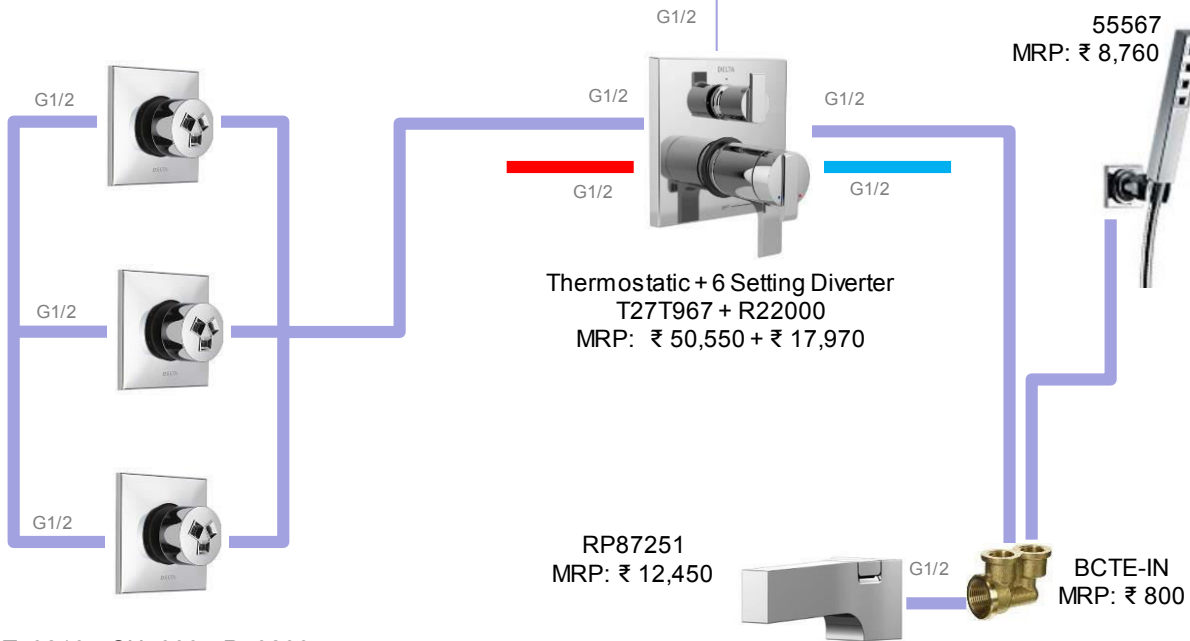

Zura 17T Integrated w/ Body Sprays

* Prices w.e.f. 1st Apr'19

* Prices are subject to change without notice

Total MRP: ₹ 2,25,960

14" H2Okinetic
ISH1502-H2O
MRP: ₹ 48,480

IAO35071
MRP: ₹ 1,070

T50210 + SH5003 + R50200
MRP: ₹ 6,240 + 2,190 + 5,360
(3 pcs each)