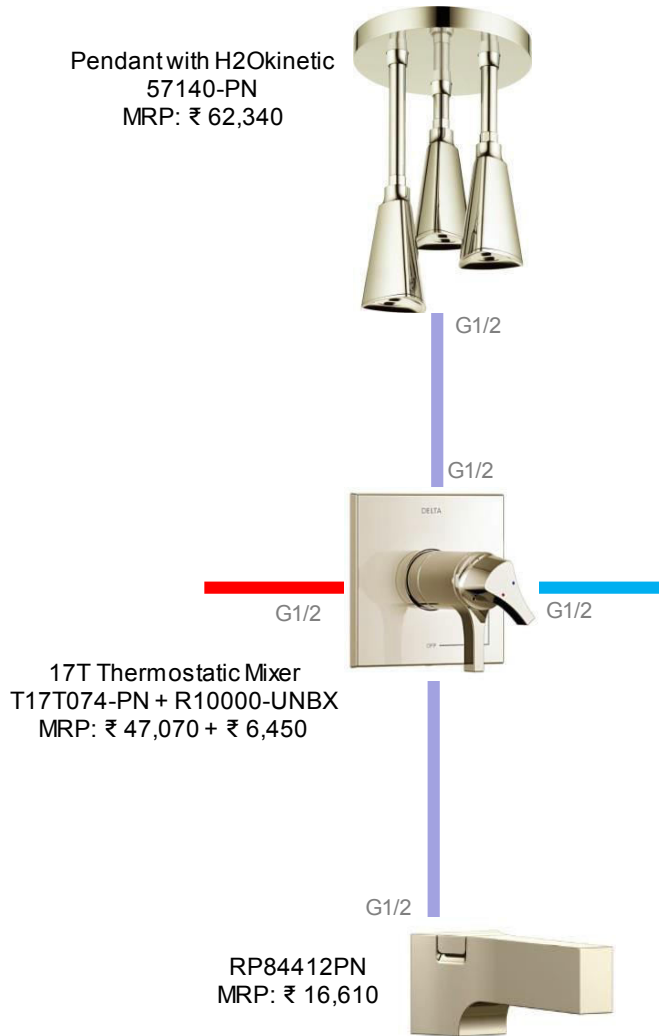

Zura 17T (PN)

* Prices w.e.f. 1st Apr'19

* Prices are subject to change without notice