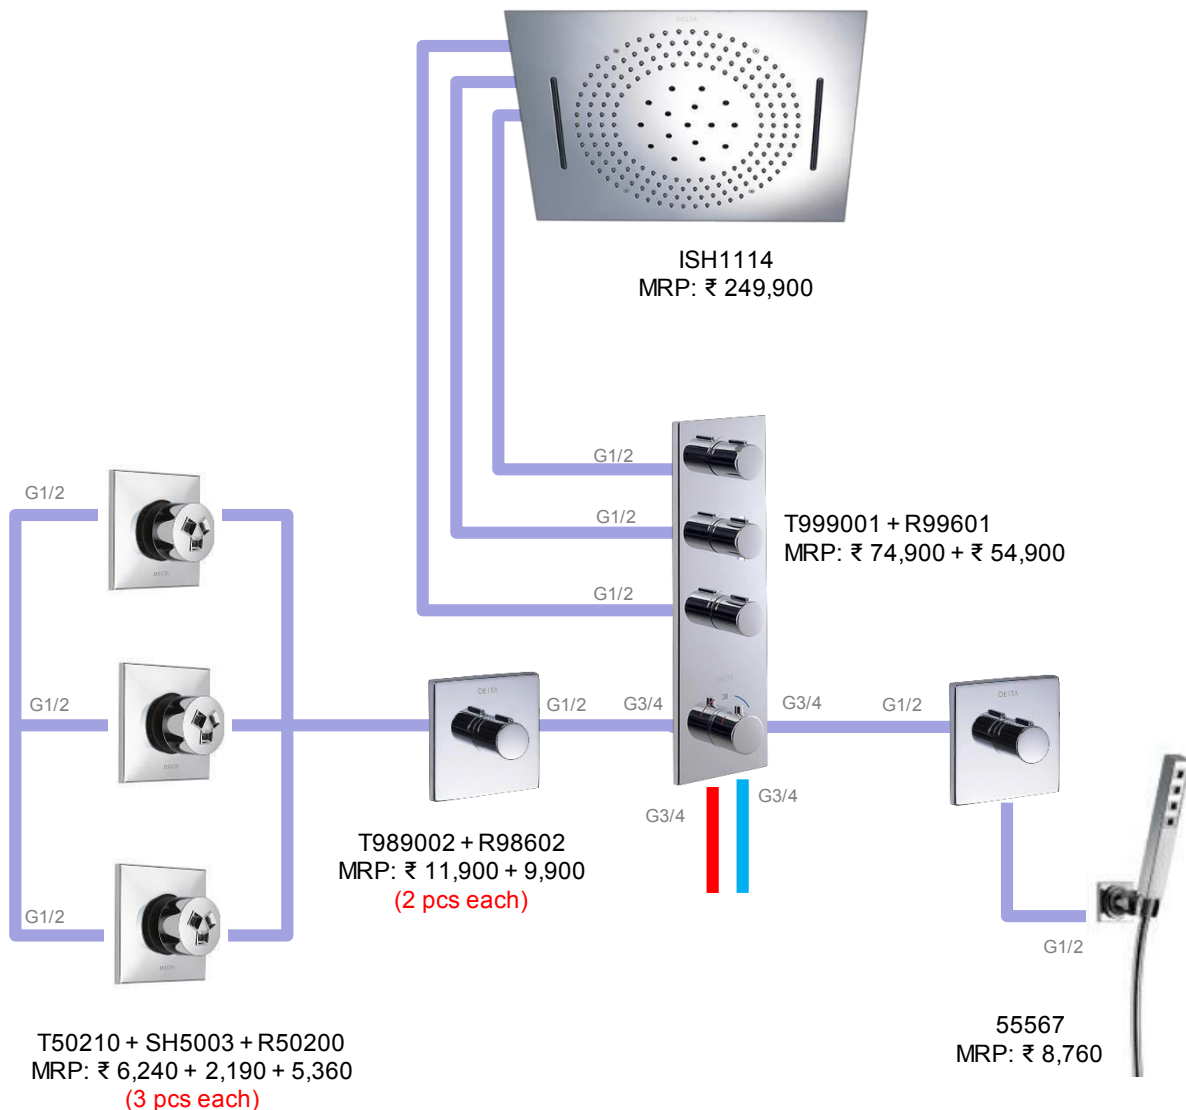

MagnaFlow with Zura PC

* Prices w.e.f. 1st Apr'19

* Prices are subject to change without notice

Total MRP: ₹ 5,17,940

574-MPU-DST
MRP: ₹ 39,310

Also Available:

- Tall Lav (774-DST), MRP: ₹ 46,500
- 1 HWM (T574LF-WL+R3510-WL), MRP: ₹ 35,100