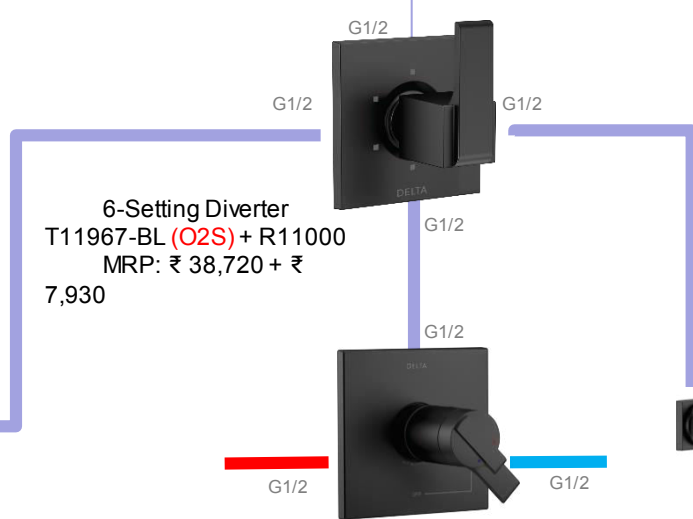

Total MRP: ₹ 4,77,610

14" H2Okinetik
 BZO-ISH6504-H2O-BL
 (O2S)
 MRP: ₹ 110,570

RP48985BL
 (O2S)
 MRP: ₹ 14,450

6-Setting Diverter
 T11967-BL (O2S) + R11000
 MRP: ₹ 38,720 + ₹ 7,930

17T Thermostatic Mixer
 T17T067-BL (O2S) + R10000-UNBX
 MRP: ₹ 80,220 + ₹ 6,450