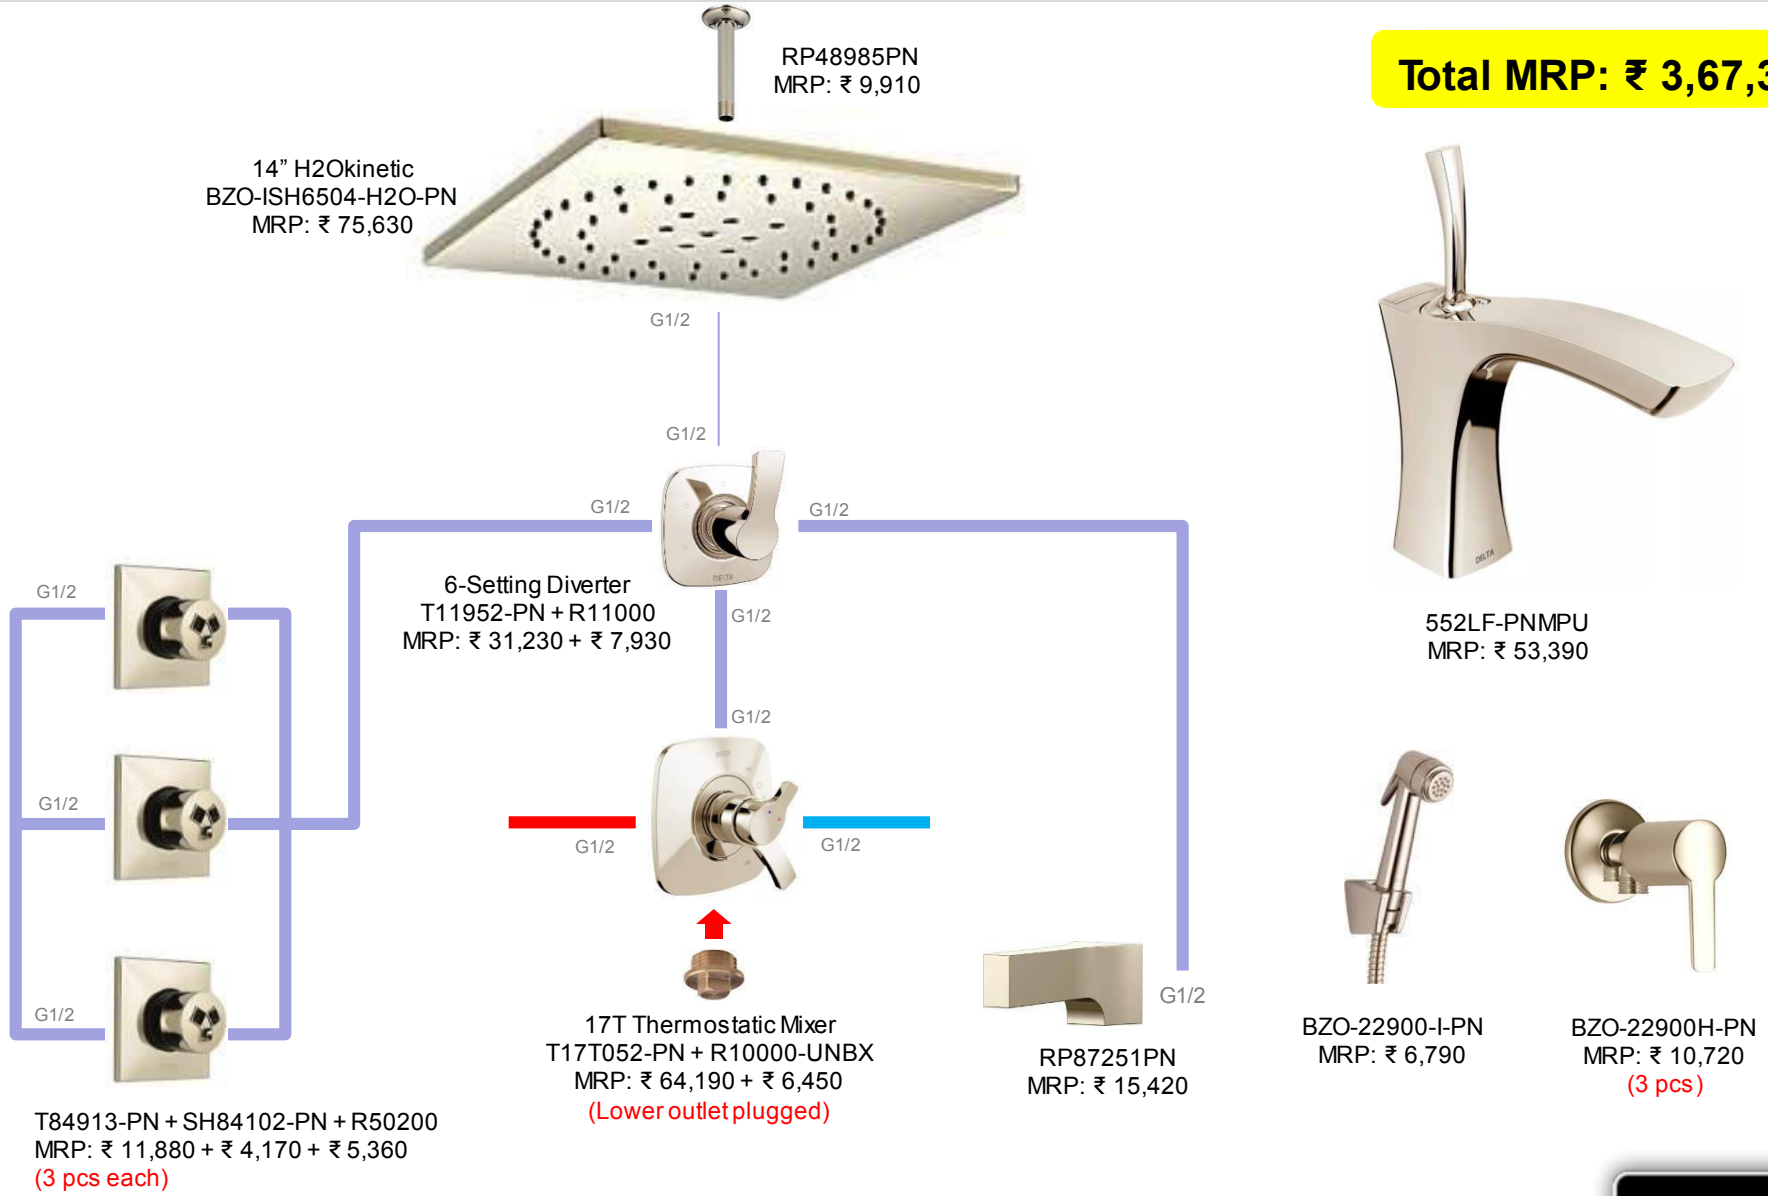

Tesla 17T (PN) w Body Sprays

* Prices w.e.f. 1st Apr'19
* Prices are subject to change without notice

Total MRP: ₹ 3,67,330

Also Available: Tall Lav (752LF-PN), MRP: ₹ 58,630