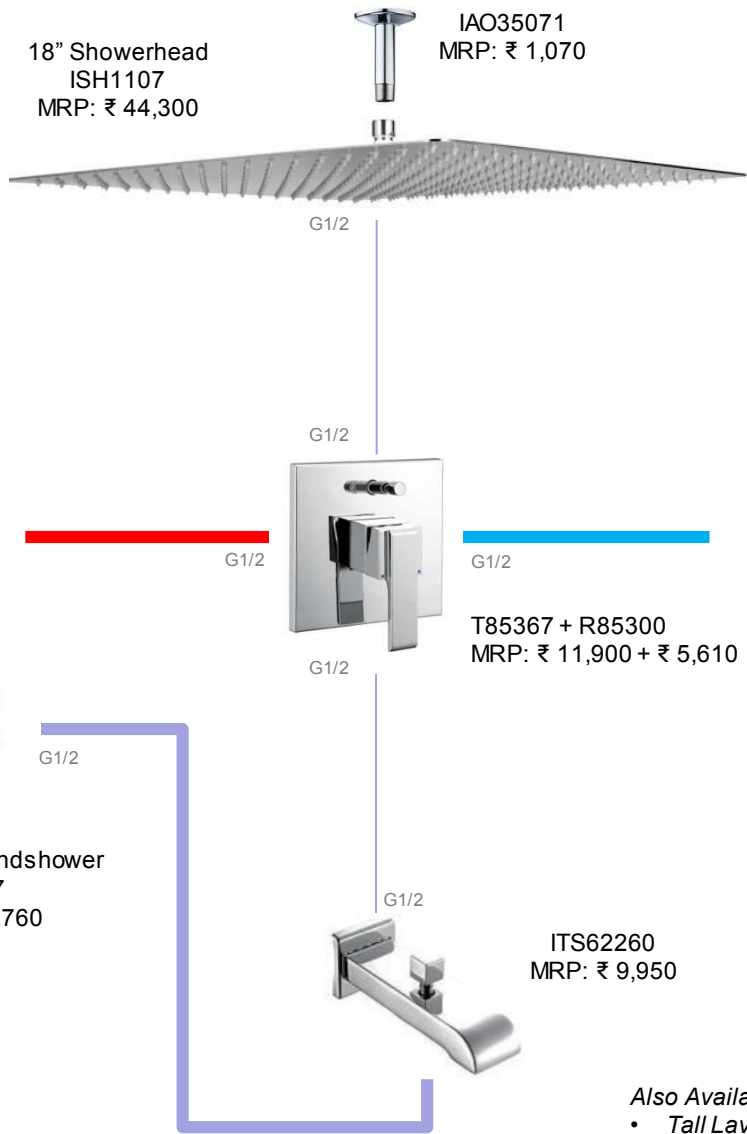

- Tall Lav (774-DST), MRP: ₹ 46,500
- 1H WM (T574LF-PNWL+R3510-WL), MRP: ₹ 35,100
- Lav in Black+Chrome (574-CSMPU-DST), MRP: ₹ 51,670
- Tall Lav in Black+Chrome (774-CS-DST), MRP: ₹ 60,660

Zura Tub & Shower #2

* O2S products are available on order
 * Prices w.e.f. 1st Apr'19
 * Prices are subject to change without notice

Total MRP: ₹ 135,150

574-MPU-DST
MRP: ₹ 39,310

IAO36005
MRP: ₹ 1,090
(3 pcs)

22900-I
MRP: ₹ 1,930

Also Available:
 • Tall Lav (774-DST), MRP: ₹ 46,500

Ara Tub & Shower #2

* Prices w.e.f. 1st Apr'19
* Prices are subject to change without notice

Total MRP: ₹ 1,15,830

567LF-MPU-IN
MRP: ₹ 29,040

IAO36005
MRP: ₹ 1,090
(3 pcs)

22900-I
MRP: ₹ 1,930

Also Available:

- Tall Lav (767LF-IN), MRP: ₹ 40,710
- Lav with Channel Spout (568LF-MPU-IN), MRP: ₹ 32,140
- Tall Lav with Channel Spout (768LF-IN), MRP: ₹ 41,790

Andian Tub & Shower