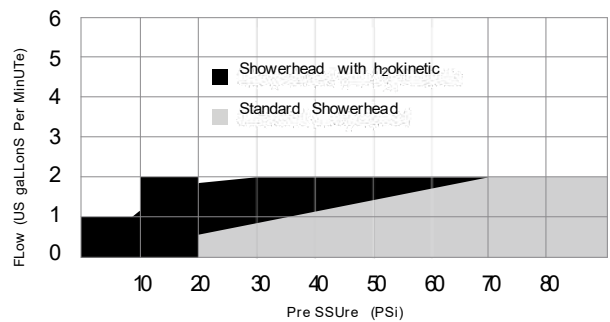

4 CONSISTENT PRESSURE
while standard showerheads begin losing water pressure at 70 psi, h₂okinetic showerheads maintain pressure up to 20 psi.