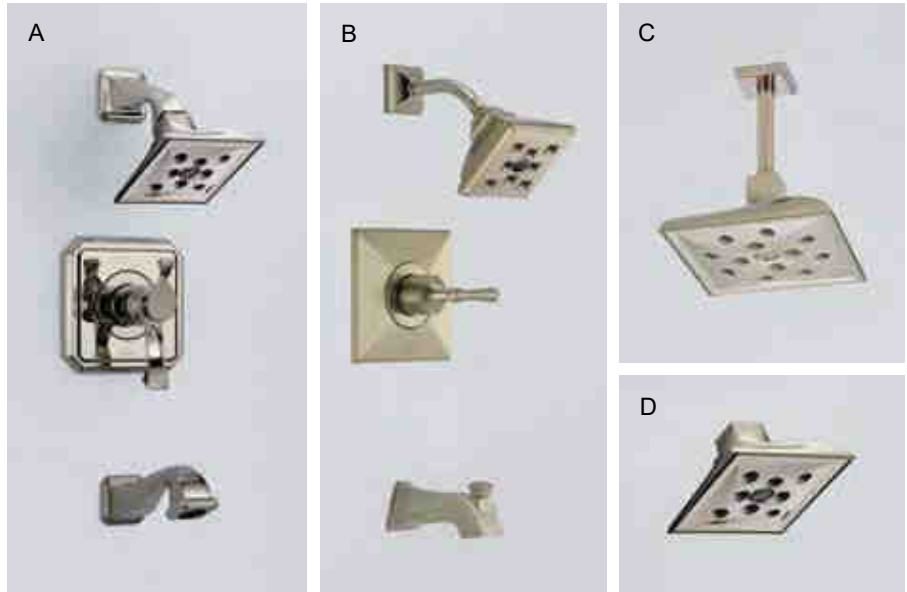

n. 24" aDa compliant traDitiOnal GraB Bar* 69310-Pn; Diameter: 1 1/4"
 From Wall: 2 3/4" 12" aDa compliant traDitiOnal GraB Bar* (not shown) 69210-Pn

*Select models and accessories not available in all finishes.