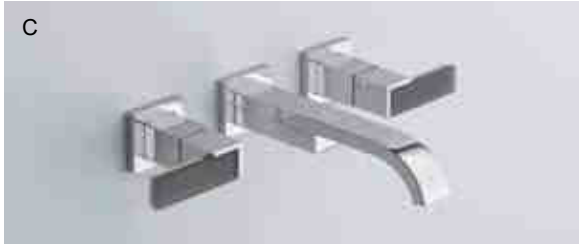

e. BiDet With all metal HanDleS 68480-PclHP; HI5380-Pc

available with Green Glass and Solar Gray Glass accent Handles

F. SinGle-HanDle laVatorY 65080IF-Pc Height: 8³/₁₆" reach: 5" Flow: 1.5 gpm @ 60 psi

G. toWel rinG 694680-Pc

H. tiSSUe HolDer 695080-Pc