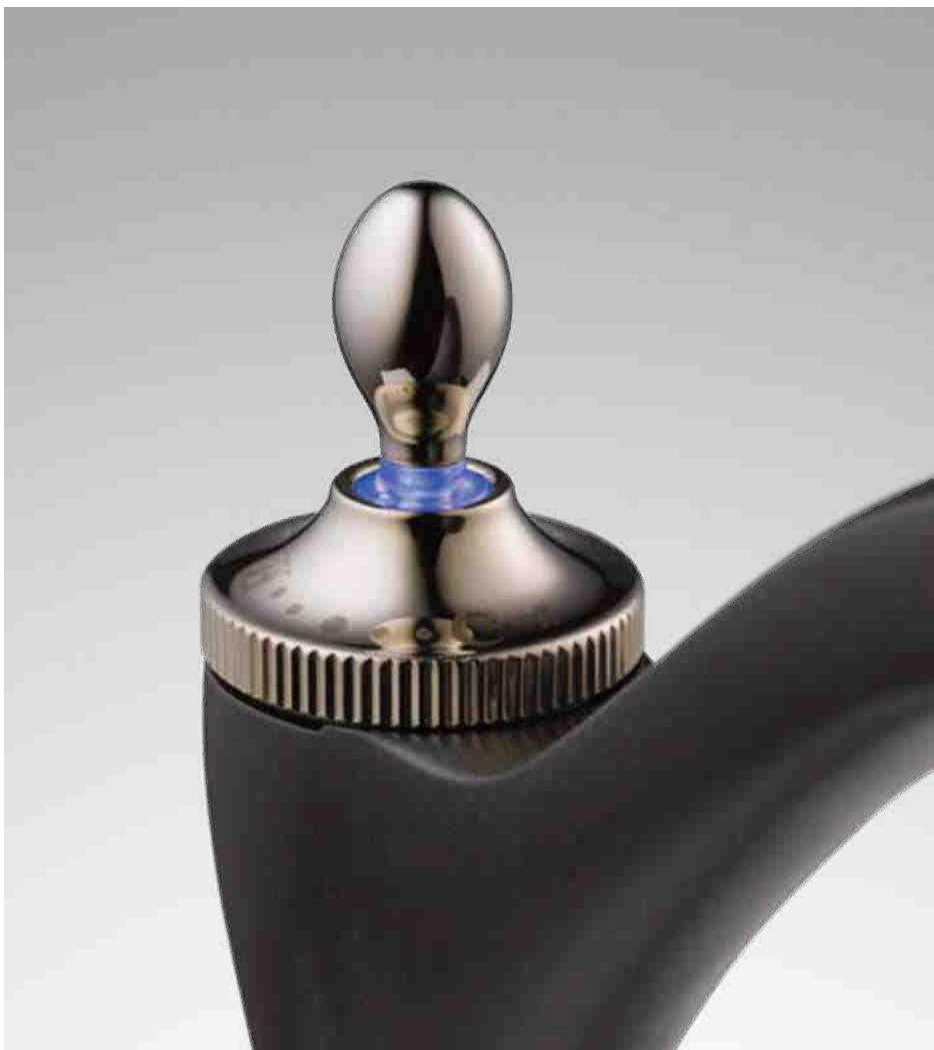

MAGNELOCK[®] TECHNOLOGY

A new kind of security.

the first technology of its kind available, magneDock features a patented, state-of-the-art magnetic docking system. in the kitchen, this system securely holds the spray wand in place when not in use. the durable magnets are made to last forever, while their polarity keeps the spray head perfectly aligned, for a clean, seamless look that maintains the faucet's distinctive form.

2-BUTTON, 4-FUNCTION SPRAY WAND

Take control. this innovative feature provides users with exceptional control of their faucet's water flow. alternate between stream and spray, control the water's volume in spray or stream mode, and even pause and restart the flow—all with two button simplicity. For both cooking and clean-up, take control of your water like never before.

SMARTTOUCH-PLUS™ TECHNOLOGY

Set your hands free.

the next generation of Smarttouch® technology, Smarttouch*Plus* adds proximity sensing to our existing touch technology, allowing for both hands-free and touch-sensitive operation. integrated tempID™ technology lets you know how warm or cool the water is with an LED light that changes color as the water changes temperature. it's a whole new level of control—and convenience.

TEMPIQ® TEMPERATURE CONTROL TECHNOLOGY

tempIQ temperature control technology is powered by an electronic thermostatic valve, ePV™, that senses the water temperature before it leaves the spout. an LED light changes color to let you know exactly when water has reached your desired temperature. the valve continually adjusts the hot/cold water mix to maintain a consistent water temperature with no sudden (and unwelcome) increases or decreases, while the true high-temperature limit stop offers an added degree of safety.