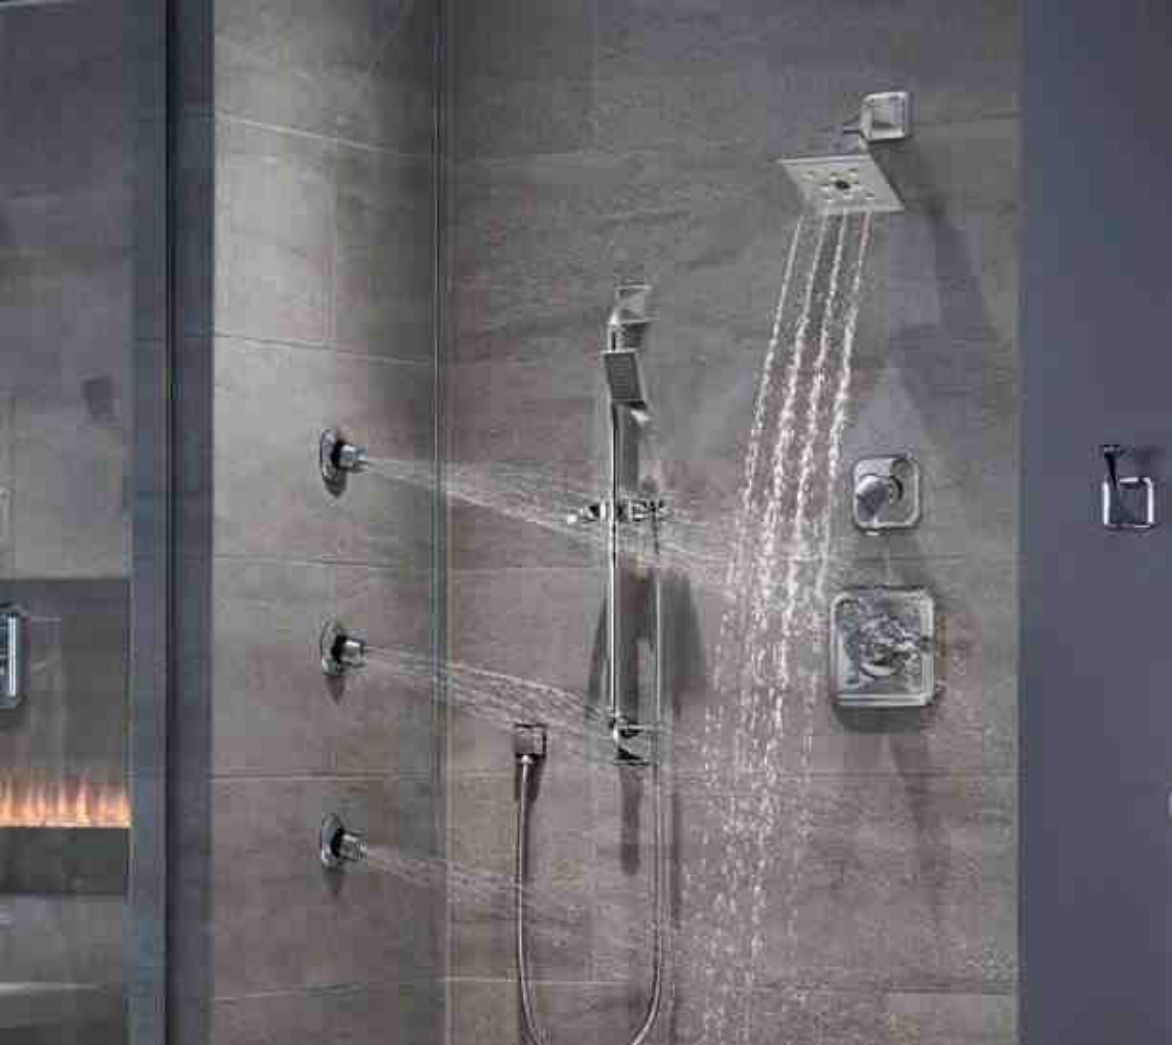

n. 24" aDa compliant traDitiOnal GraB Bar* 69310-Pn; Diameter: 1 1/4"
 From Wall: 2 3/4" 12" aDa compliant traDitiOnal GraB Bar* (not shown) 69210-Pn

*Select models and accessories not available in all finishes.