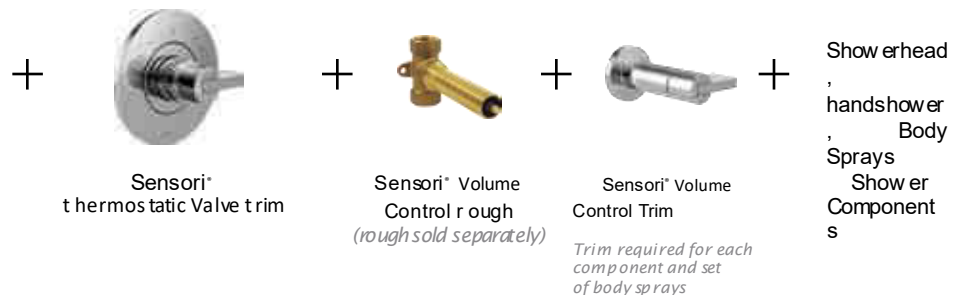

a Sensori Thermostatic rough is key to our most luxurious shower for a completely customizable experience.
(rough sold separately)