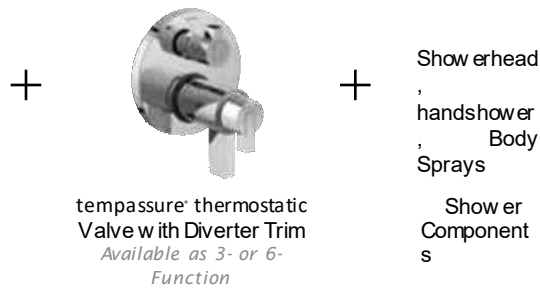

a sleek, streamlined option that provides the same flexibility as the MultiChoice® Universal rough, but with the added convenience of not requiring a separate diverter.
(rough sold separately)