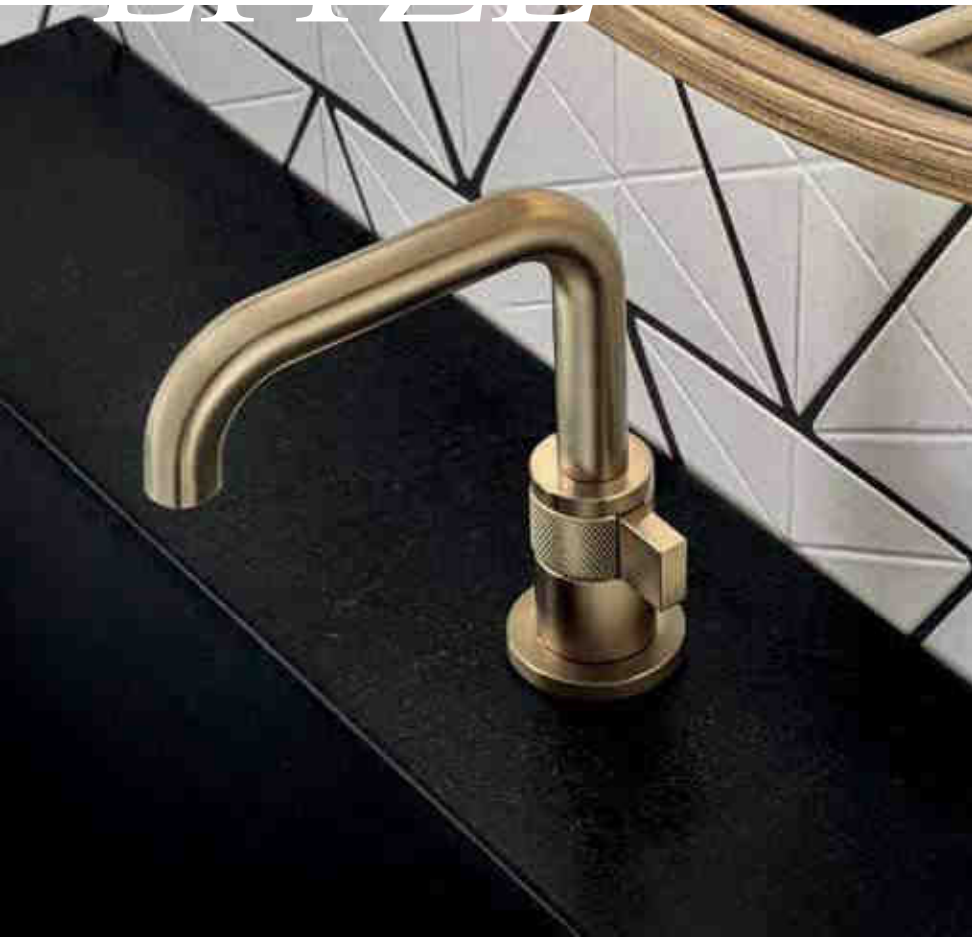

LITZEtm

TEXTURED. VERSATILE. VIBRANT.

tHe litze Bath collection by Brizo® melds innovative engineering and artistry to strike a balance that is equally at home in modern classic environments and urban industrial spaces. With thoughtful details such as three distinctive handle options and a beautifully simple bent tube spout, the litze collection offers a wide range of configurations inspired by the revival of the arts and crafts movement.