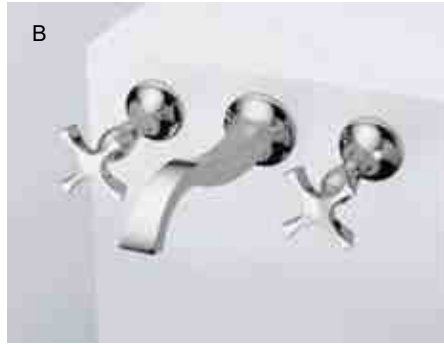

View all SenSori custom Shower components
starting on page 92.

RSVP®

APPEALING ARRESTING AUSPICIOUS

A new vision of glamour.

a study in refined glamour, the rSVP Bath collection by Bizo® combines stately curves and luxurious flourishes. With a full complement of accessories and lighting, including optional finials made with crystals from Swarovski®, rSVP adds new elegance to any bath.