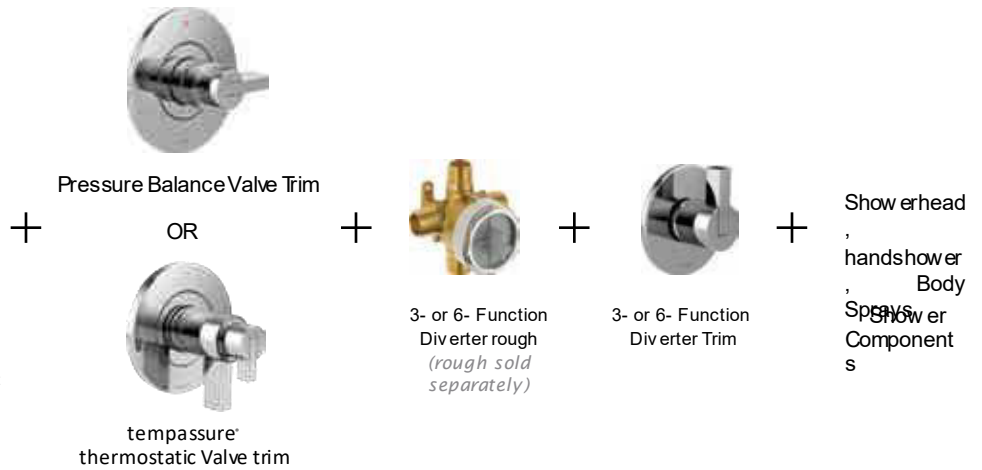

Choose your level of LUXURY

Choosing a rough is the first step to getting the indulgent shower you are looking for. Use your desired experience and the Maximum Flow rate guide on the following page to determine the appropriate rough for your shower.

once a MultiChoice® rough is installed, it is easy to upgrade the shower experience or update its style at any time, without having to go behind the wall. this means you can change your mind, change the style, or simply change it all.
(rough sold separately)